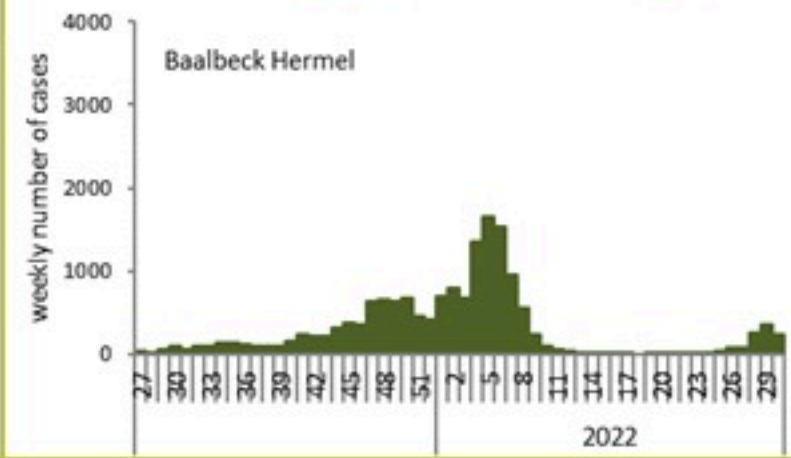

توزيع الحالات حسب الاسبوع في محافظة بعلبك الهرمل