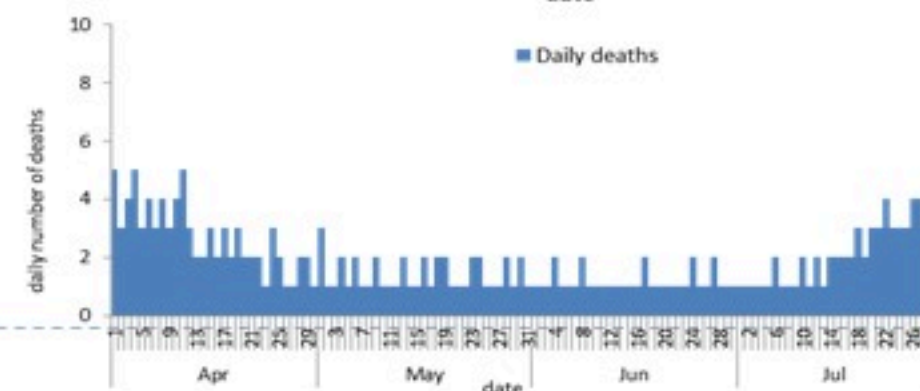

COVID-19 surveillance

The report will focus in severe cases.

In past 7 days, 80 new admissions were reported (1.5/100000), and 24 deaths (0.45/100000). The ICU COVID-19 occupancy was 35% (69 beds over 197).

The PCR local positivity rate was 24%. The community transmission is at level 4.

COVID-19 PCR positivity rate

COVID-19 hospital daily bed occupancy

COVID-19 daily deaths

	Past 7 days	Past 14 days
New hospital admission	80	160
Admission rate /100000	1.5	3
New deaths	24	41
Mortality rate /100000	0.45	0.77
PCR positivity rate %	24%	26%
Local Incidence rate /100000	311	640
Testing rate /100000	1228	2352
All admissions	Past day	% Occupancy
Occupied beds	169	33%
Occupied ICU beds	69 (15)	35%
New	Past day	Cumulative
New deaths	3	10526
New cases (average past 7 days)	2364	1169584
Hot line	Past day	Cumulative
1787 (1)	240	432286
1214	428	743812