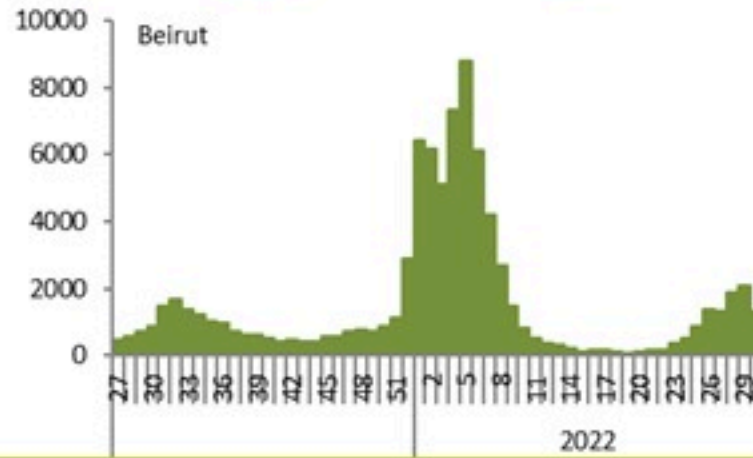

توزيع الحالات حسب الاسبوع في محافظة بيروت