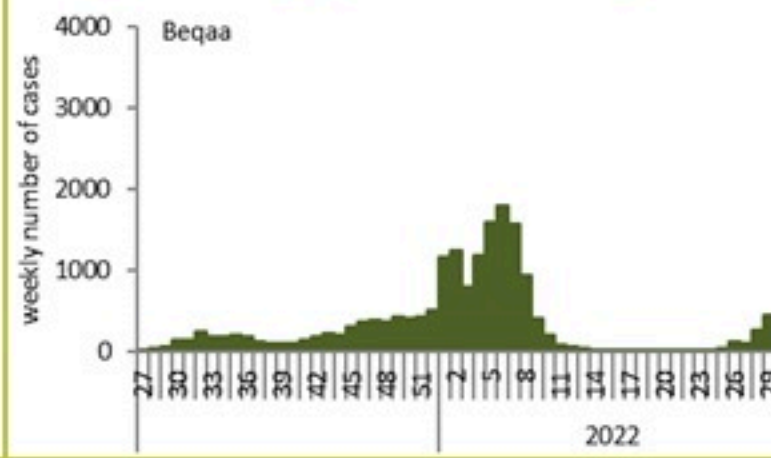

توزيع الحالات حسب الاسبوع في محافظة البقاع