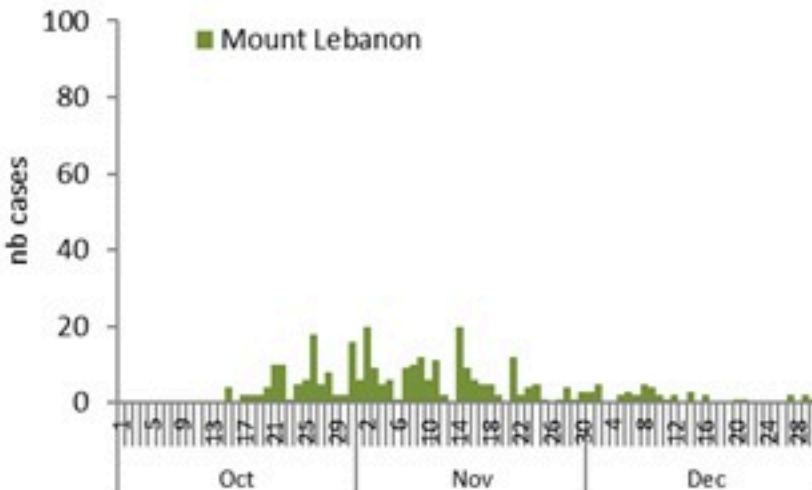

By locality (confirmed cases)

By age group
(suspected and confirmed cases)

Cholera Surveillance Report

1 Jan 2023

Epicurves by date of reporting by province

(suspected and confirmed)

Cholera Surveillance Update