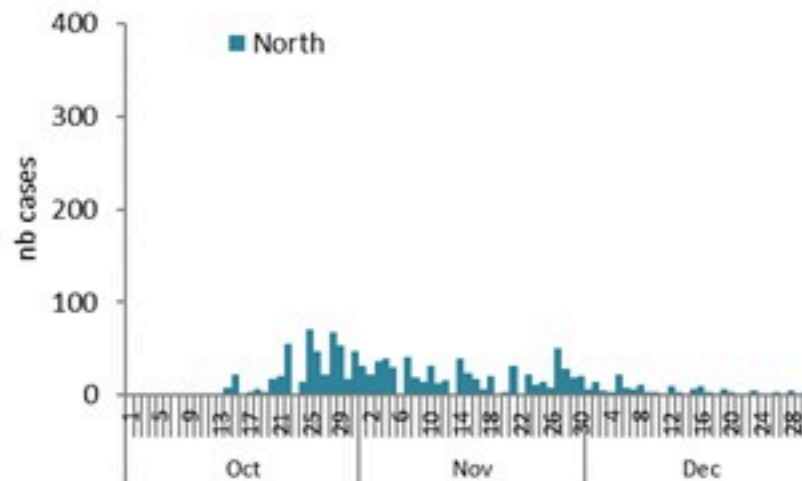

By locality (confirmed cases)

By age group
(suspected and confirmed cases)

Cholera Surveillance Report

1 Jan 2023

Epicurves by date of reporting by province

(suspected and confirmed)

Cholera Surveillance Update