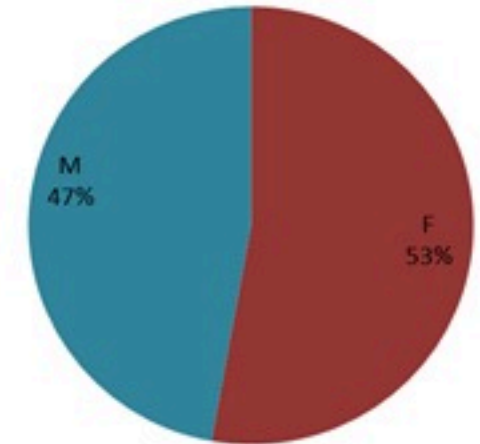

حسب الاستشفاء
(المشبهة والمتبنة)

حسب تطور
الحالة
(المشبهة والمتبنة)

Cholera Surveillance Report

1 Jan 2023

Call Centers
 1760 (Red Cross)
 1787 (MOPH)

All cases (suspected and confirmed)		Confirmed Cases		Deaths (confirmed)	
New (past 24 h)	Cumulative	New (past 24 h)	Cumulative	New	Cumulative
0	5810	0	670	0	23

By Sex
(suspected and confirmed)

Occupied hospital beds
(suspected and confirmed)

By date of report
(suspected and confirmed)

By Hospital Admission
(suspected and confirmed)

By Outcome
(suspected and confirmed)