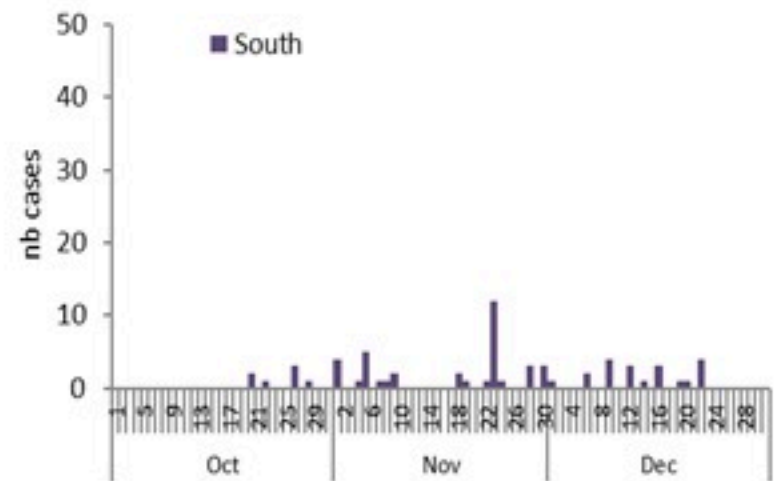

By locality (confirmed cases)

By age group
(suspected and confirmed cases)

Cholera Surveillance Report

1 Jan 2023

Epicurves by date of reporting by province

(suspected and confirmed)

Cholera Surveillance Update