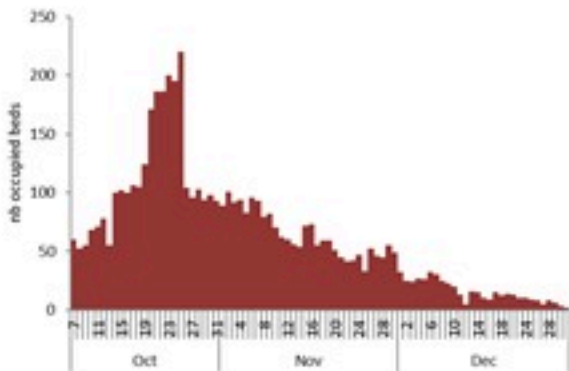

By Sex
(suspected and confirmed)

Occupied hospital beds
(suspected and confirmed)

By date of report
(suspected and confirmed)

By Hospital Admission
(suspected and confirmed)

By Outcome
(suspected and confirmed)

By locality (confirmed cases)

By age group
(suspected and confirmed cases)

Cholera Surveillance Report

1 Jan 2023

Epicurves by date of reporting by province

(suspected and confirmed)

Cholera Surveillance Update