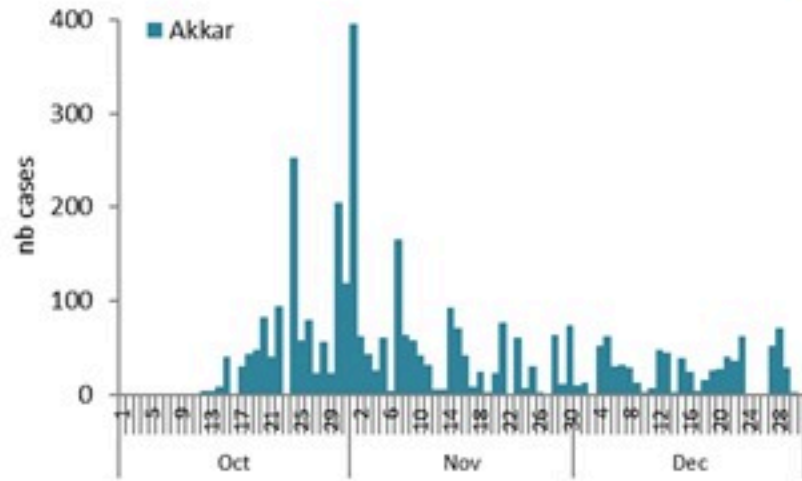

By locality (confirmed cases)

By age group
(suspected and confirmed cases)

Cholera Surveillance Report

1 Jan 2023

Epicurves by date of reporting by province

(suspected and confirmed)

Cholera Surveillance Update