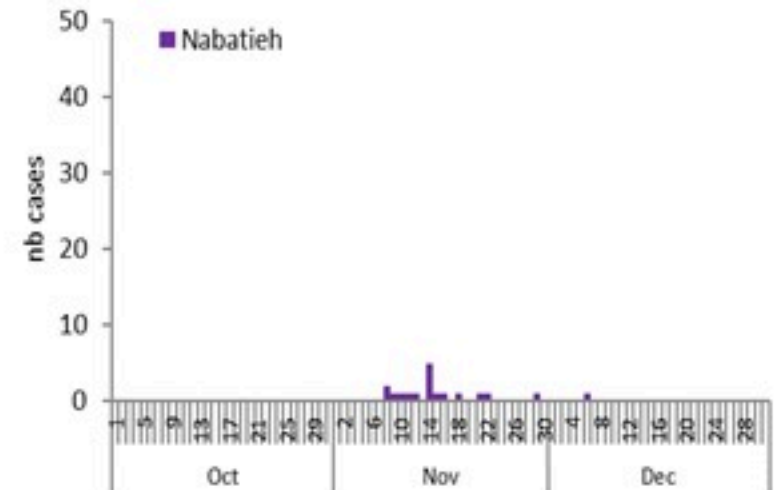

By locality (confirmed cases)

By age group
(suspected and confirmed cases)

Cholera Surveillance Report

1 Jan 2023

Epicurves by date of reporting by province

(suspected and confirmed)

Cholera Surveillance Update