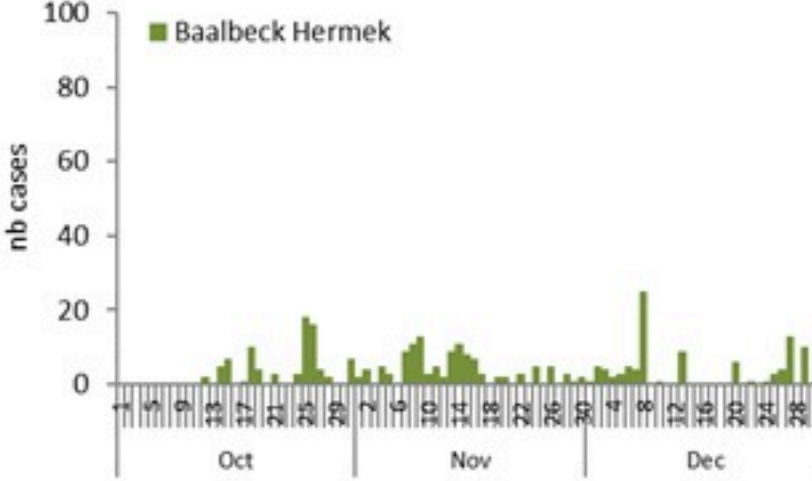

By locality (confirmed cases)

By age group
(suspected and confirmed cases)

Cholera Surveillance Report

1 Jan 2023

Epicurves by date of reporting by province

(suspected and confirmed)

Cholera Surveillance Update