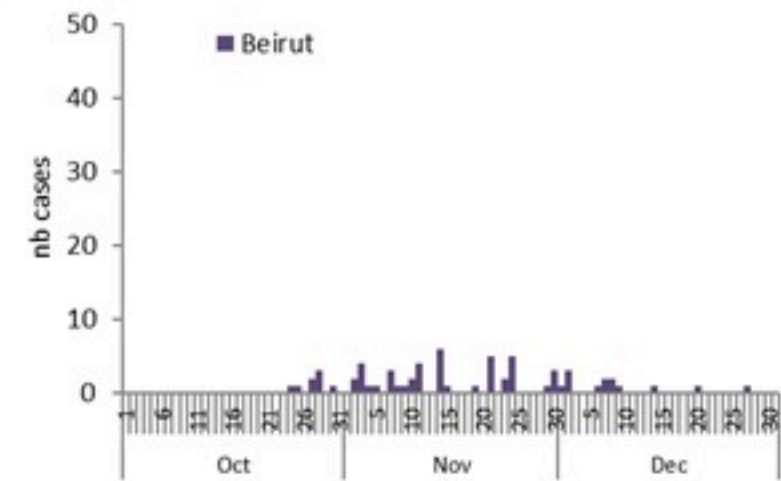

By locality (confirmed cases)

By age group
(suspected and confirmed cases)

Cholera Surveillance Report

1 Jan 2023

Epicurves by date of reporting by province

(suspected and confirmed)

Cholera Surveillance Update