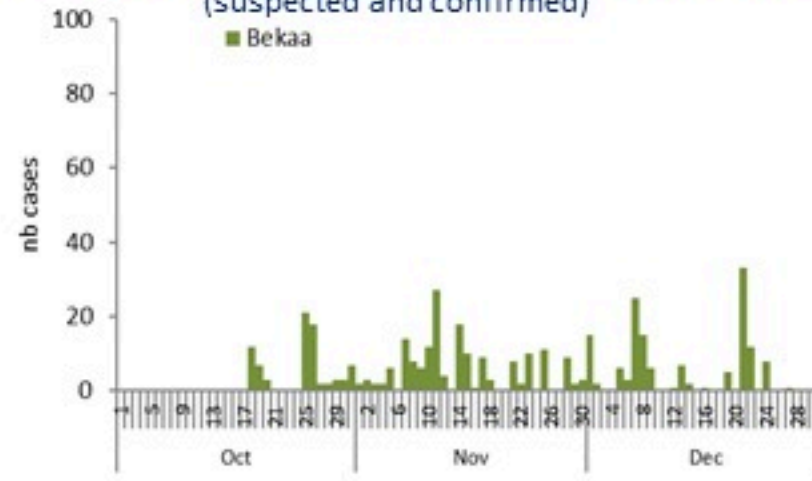

By locality (confirmed cases)

By age group
(suspected and confirmed cases)

Cholera Surveillance Report

1 Jan 2023

Epicurves by date of reporting by province

(suspected and confirmed)

Cholera Surveillance Update