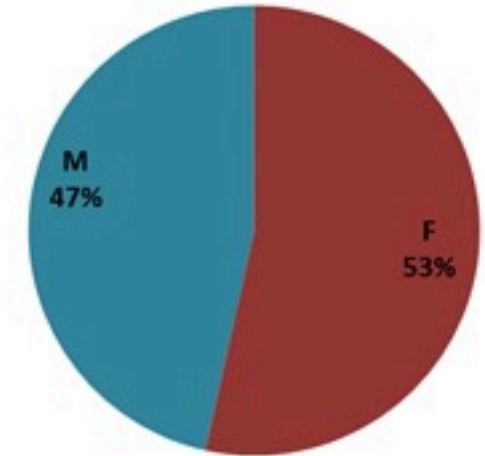

حسب البلدة
(للحالات المتبنة)

Cholera Surveillance Report

10 May 2023

Call Centers
 1760 (Red Cross)
 1787 (MOPH)

All cases (suspected and confirmed)		Confirmed Cases		Deaths (confirmed)	
New (past 24 h)	Cumulative	New (past 24 h)	Cumulative	New	Cumulative
30	7699	0	671	0	23

By Sex
(suspected and confirmed)

Occupied hospital beds
(suspected and confirmed)

By date of report
(suspected and confirmed)

By Hospital Admission
(suspected and confirmed)

By locality (confirmed cases)

By age group
(suspected and confirmed cases)