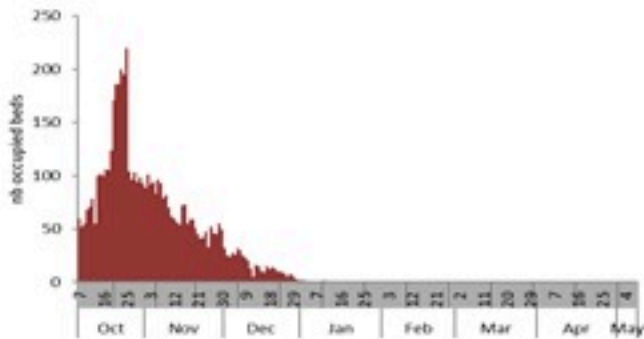

حسب البلدة
(للحالات المتبنة)

Cholera Surveillance Report

10 May 2023

Call Centers
 1760 (Red Cross)
 1787 (MOPH)

All cases (suspected and confirmed)		Confirmed Cases		Deaths (confirmed)	
New (past 24 h)	Cumulative	New (past 24 h)	Cumulative	New	Cumulative
30	7699	0	671	0	23

By Sex
(suspected and confirmed)

Occupied hospital beds
(suspected and confirmed)

By date of report
(suspected and confirmed)

By Hospital Admission
(suspected and confirmed)

By locality (confirmed cases)

By age group
(suspected and confirmed cases)