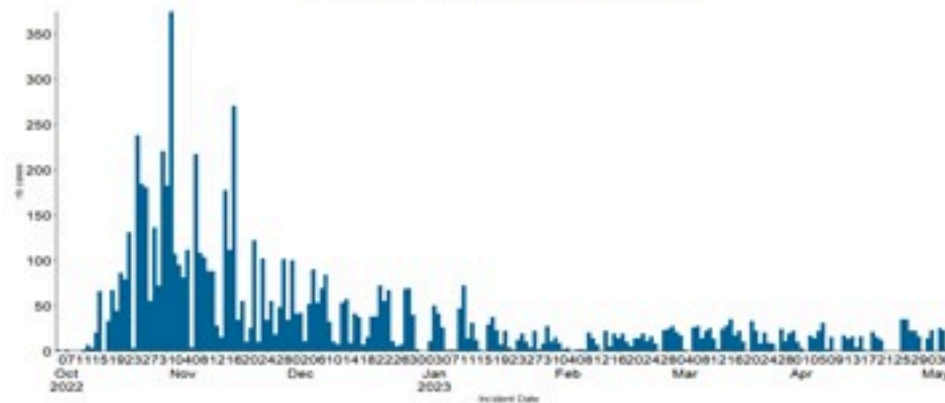

حسب البلدة
(للحالات المتبنة)

Cholera Surveillance Report

10 May 2023

Call Centers
 1760 (Red Cross)
 1787 (MOPH)

All cases (suspected and confirmed)		Confirmed Cases		Deaths (confirmed)	
New (past 24 h)	Cumulative	New (past 24 h)	Cumulative	New	Cumulative
30	7699	0	671	0	23

By Sex
(suspected and confirmed)

Occupied hospital beds
(suspected and confirmed)

By date of report
(suspected and confirmed)

By Hospital Admission
(suspected and confirmed)

By locality (confirmed cases)

By age group
(suspected and confirmed cases)