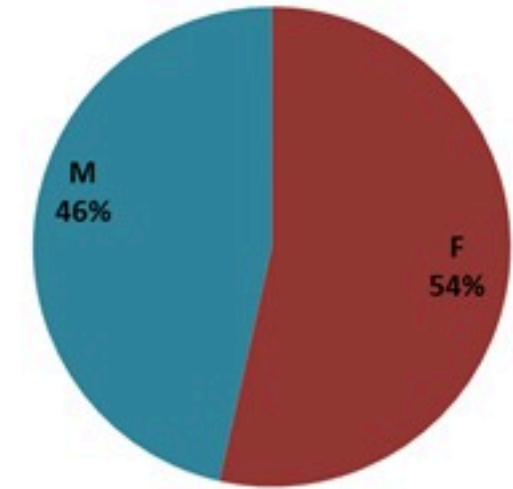

حسب البلدة
(للحالات المثبتة)

Cholera Surveillance Report

13 Mar 2023

Call Centers
 1760 (Red Cross)
 1787 (MOPH)

All cases (suspected and confirmed)		Confirmed Cases		Deaths (confirmed)	
New (past 24 h)	Cumulative	New (past 24 h)	Cumulative	New	Cumulative
2	6886	0	671	0	23

By Sex
(suspected and confirmed)

Occupied hospital beds
(suspected and confirmed)

By date of report
(suspected and confirmed)

By Hospital Admission
(suspected and confirmed)

By locality (confirmed cases)

By age group
(suspected and confirmed cases)