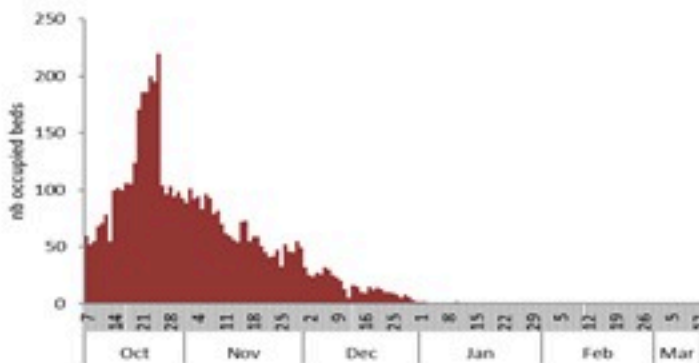

حسب البلدة
(للحالات المثبتة)

Cholera Surveillance Report

13 Mar 2023

Call Centers
 1760 (Red Cross)
 1787 (MOPH)

All cases (suspected and confirmed)		Confirmed Cases		Deaths (confirmed)	
New (past 24 h)	Cumulative	New (past 24 h)	Cumulative	New	Cumulative
2	6886	0	671	0	23

By Sex
(suspected and confirmed)

Occupied hospital beds
(suspected and confirmed)

By date of report
(suspected and confirmed)

By Hospital Admission
(suspected and confirmed)

By locality (confirmed cases)

By age group
(suspected and confirmed cases)