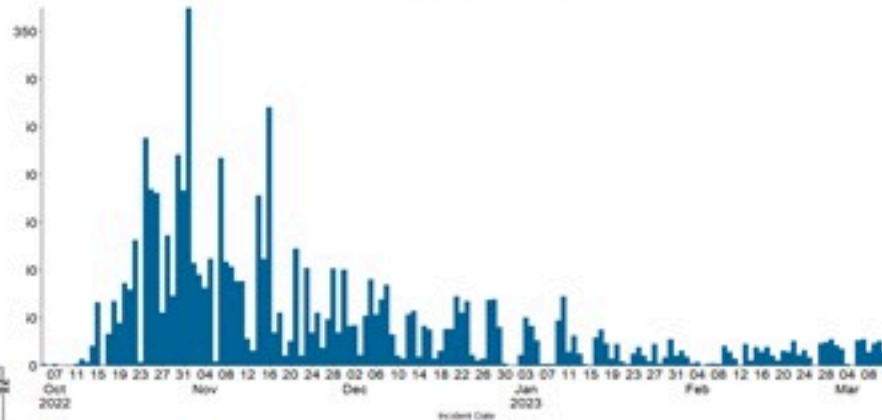

حسب البلدة
(للحالات المثبتة)

Cholera Surveillance Report

13 Mar 2023

Call Centers
 1760 (Red Cross)
 1787 (MOPH)

All cases (suspected and confirmed)		Confirmed Cases		Deaths (confirmed)	
New (past 24 h)	Cumulative	New (past 24 h)	Cumulative	New	Cumulative
2	6886	0	671	0	23

By Sex
(suspected and confirmed)

Occupied hospital beds
(suspected and confirmed)

By date of report
(suspected and confirmed)

By Hospital Admission
(suspected and confirmed)

By locality (confirmed cases)

By age group
(suspected and confirmed cases)