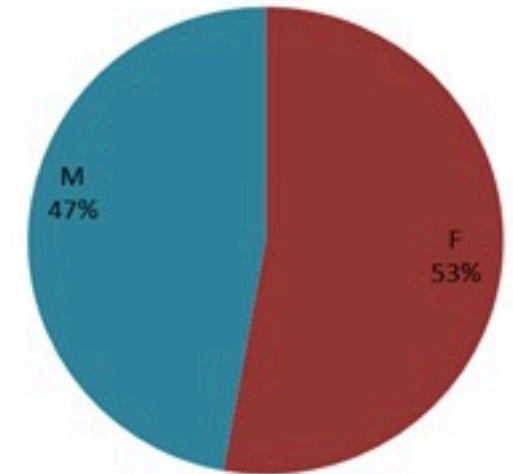

حسب الاستشفاء
(المشبهة والمتبنة)

حسب تطور
الحالة
(المشبهة والمتبنة)

Cholera Surveillance Report

18 Feb 2023

Call Centers
 1760 (Red Cross)
 1787 (MOPH)

All cases (suspected and confirmed)		Confirmed Cases		Deaths (confirmed)	
New (past 24 h)	Cumulative	New (past 24 h)	Cumulative	New	Cumulative
19	6533	0	671	0	23

By Sex
(suspected and confirmed)

Occupied hospital beds
(suspected and confirmed)

By date of report
(suspected and confirmed)

By Hospital Admission
(suspected and confirmed)

By locality (confirmed cases)

By age group
(suspected and confirmed cases)