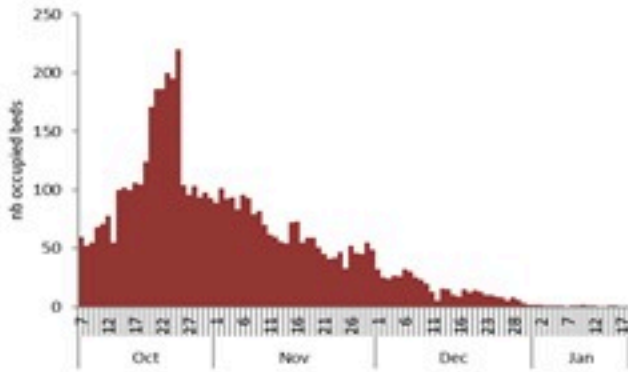

حسب البلدة
(للحالات المثبتة)

Cholera Surveillance Report

19 Jan 2023

Call Centers
 1760 (Red Cross)
 1787 (MOPH)

All cases (suspected and confirmed)		Confirmed Cases		Deaths (confirmed)	
New (past 24 h)	Cumulative	New (past 24 h)	Cumulative	New	Cumulative
23	6219	0	671	0	23

By Sex
(suspected and confirmed)

Occupied hospital beds
(suspected and confirmed)

By date of report
(suspected and confirmed)

By Hospital Admission
(suspected and confirmed)

By locality (confirmed cases)

By age group
(suspected and confirmed cases)