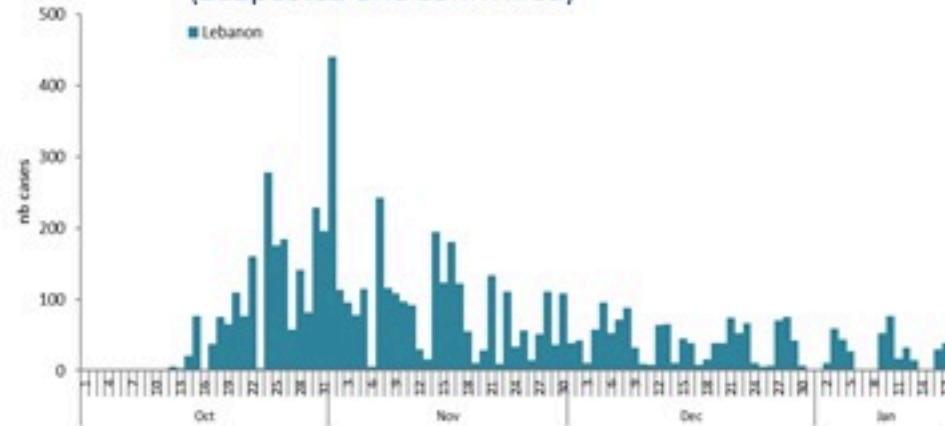

حسب البلدة
(للحالات المثبتة)

Cholera Surveillance Report

19 Jan 2023

Call Centers
 1760 (Red Cross)
 1787 (MOPH)

All cases (suspected and confirmed)		Confirmed Cases		Deaths (confirmed)	
New (past 24 h)	Cumulative	New (past 24 h)	Cumulative	New	Cumulative
23	6219	0	671	0	23

By Sex
(suspected and confirmed)

Occupied hospital beds
(suspected and confirmed)

By date of report
(suspected and confirmed)

By Hospital Admission
(suspected and confirmed)

By locality (confirmed cases)

By age group
(suspected and confirmed cases)