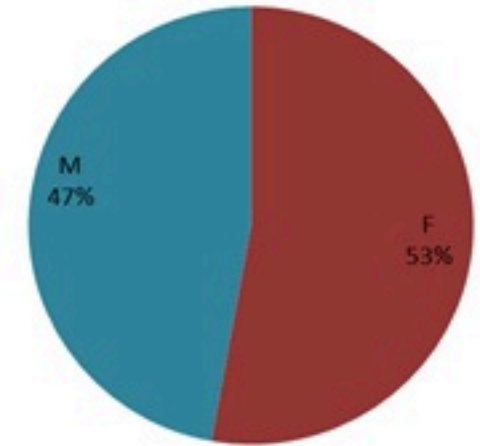

حسب البلدة
(للحالات المثبتة)

Cholera Surveillance Report

19 Jan 2023

Call Centers
 1760 (Red Cross)
 1787 (MOPH)

All cases (suspected and confirmed)		Confirmed Cases		Deaths (confirmed)	
New (past 24 h)	Cumulative	New (past 24 h)	Cumulative	New	Cumulative
23	6219	0	671	0	23

By Sex
(suspected and confirmed)

Occupied hospital beds
(suspected and confirmed)

By date of report
(suspected and confirmed)

By Hospital Admission
(suspected and confirmed)

By locality (confirmed cases)

By age group
(suspected and confirmed cases)