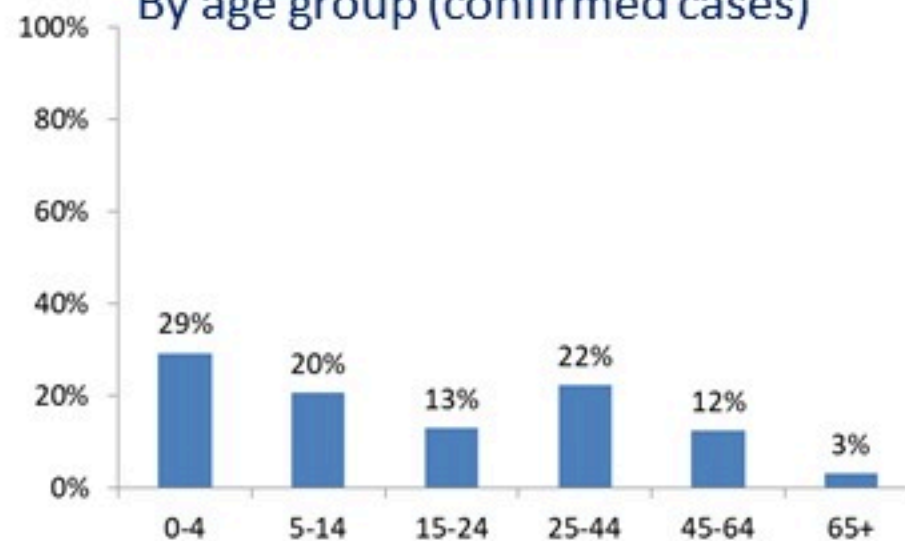

By Outcome (confirmed)

Serotype
Vibrio cholerae
O1

By day (confirmed cases)

By locality (confirmed cases)

By age group (confirmed cases)

Cholera Surveillance Update

22 Oct 2022

By locality (confirmed)
حسب البلدة (المتبته)