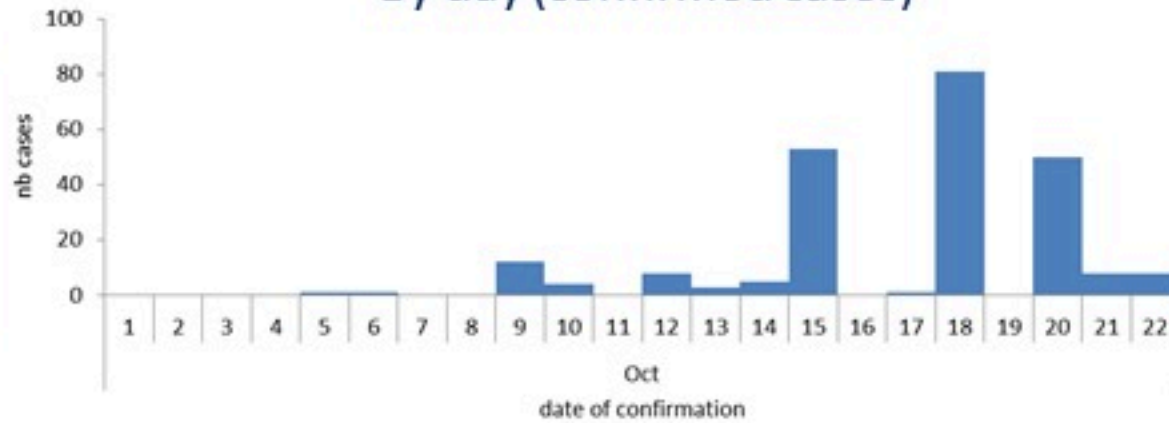

Call Center
1787

All cases (suspected and confirmed)	Confirmed Cases past 24 hours		Deaths	
	Cumulative	New	Cumulative	New
448	12	239	3	10

By Presence of Illness (confirmed)

By Hospital Admission (confirmed)

By Outcome (confirmed)

Serotype
Vibrio cholerae
O1

By day (confirmed cases)

By locality (confirmed cases)

By age group (confirmed cases)

Cholera Surveillance Update

22 Oct 2022

By locality (confirmed)
حسب البلدة (المتبته)