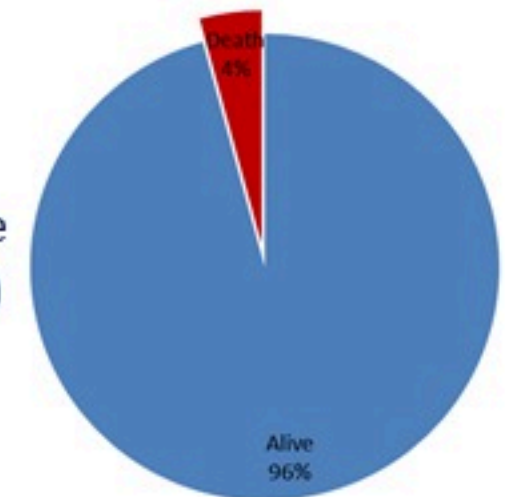

Call Center
1787

All cases (suspected and confirmed)	Confirmed Cases past 24 hours		Deaths	
	Cumulative	New	Cumulative	New
448	12	239	3	10

By Presence of Illness (confirmed)

By Hospital Admission (confirmed)

By Outcome (confirmed)

Serotype
Vibrio cholerae
O1

By day (confirmed cases)

By locality (confirmed cases)

By age group (confirmed cases)

Cholera Surveillance Update

22 Oct 2022

By locality (confirmed)
حسب البلدة (المتبته)