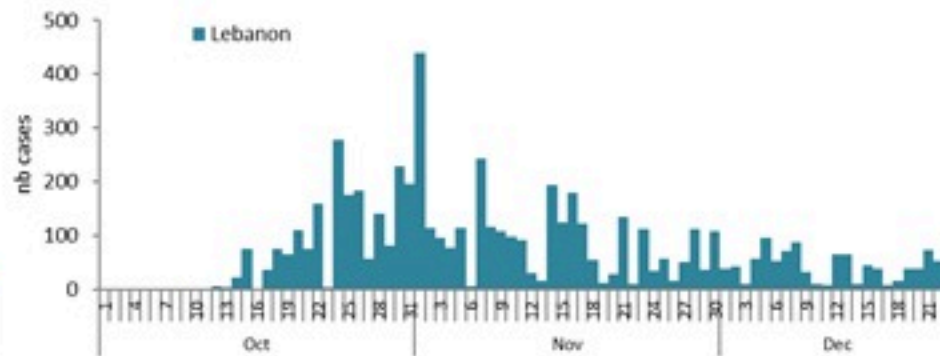

حسب البلدة
(للحالات المثبتة)

Cholera Surveillance Report

24 Dec 2022

Call Centers
 1760 (Red Cross)
 1787 (MOPH)

All cases (suspected and confirmed)		Confirmed Cases		Deaths (confirmed)	
New (past 24 h)	Cumulative	New (past 24 h)	Cumulative	New	Cumulative
67	5605	0	666	0	23

By Sex
(suspected and confirmed)

Occupied hospital beds
(suspected and confirmed)

By date of report
(suspected and confirmed)

By Hospital Admission
(suspected and confirmed)

By locality (confirmed cases)

By age group
(suspected and confirmed cases)