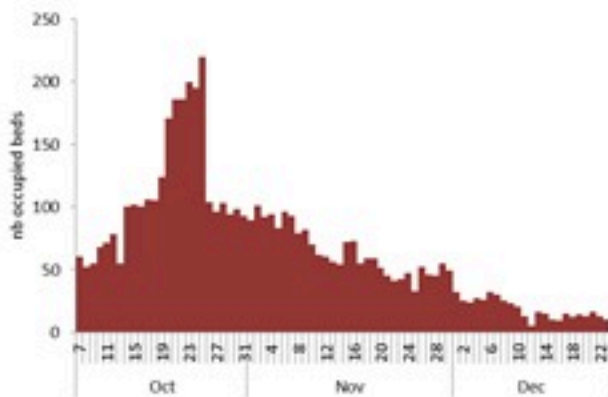

حسب البلدة
(للحالات المثبتة)

Cholera Surveillance Report

24 Dec 2022

Call Centers
 1760 (Red Cross)
 1787 (MOPH)

All cases (suspected and confirmed)		Confirmed Cases		Deaths (confirmed)	
New (past 24 h)	Cumulative	New (past 24 h)	Cumulative	New	Cumulative
67	5605	0	666	0	23

By Sex
(suspected and confirmed)

Occupied hospital beds
(suspected and confirmed)

By date of report
(suspected and confirmed)

By Hospital Admission
(suspected and confirmed)

By locality (confirmed cases)

By age group
(suspected and confirmed cases)