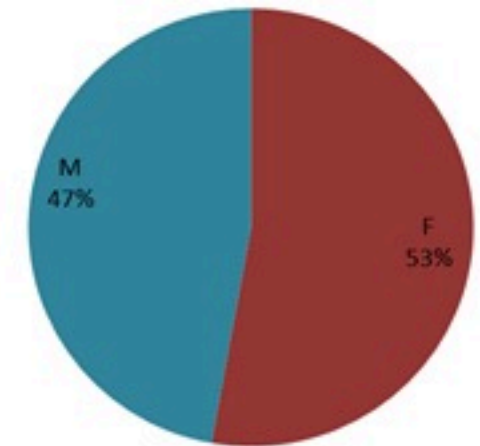

حسب البلدة
(للحالات المثبتة)

Cholera Surveillance Report

24 Dec 2022

Call Centers
 1760 (Red Cross)
 1787 (MOPH)

All cases (suspected and confirmed)		Confirmed Cases		Deaths (confirmed)	
New (past 24 h)	Cumulative	New (past 24 h)	Cumulative	New	Cumulative
67	5605	0	666	0	23

By Sex
(suspected and confirmed)

Occupied hospital beds
(suspected and confirmed)

By date of report
(suspected and confirmed)

By Hospital Admission
(suspected and confirmed)

By locality (confirmed cases)

By age group
(suspected and confirmed cases)