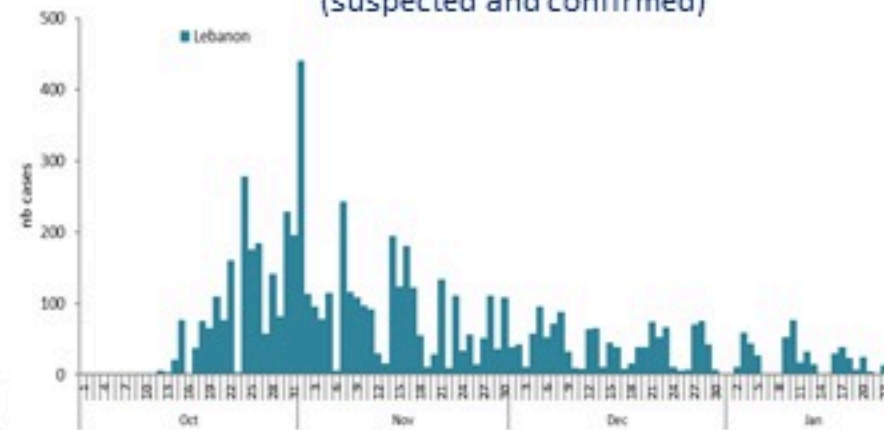

## 26 Jan 2023

**Call Centers**  
 1760 (Red Cross)  
 1787 (MOPH)

All cases (suspected and confirmed)		Confirmed Cases		Deaths (confirmed)	
New (past 24 h)	Cumulative	New (past 24 h)	Cumulative	New	Cumulative
<b>10</b>	<b>6297</b>	<b>0</b>	<b>671</b>	<b>0</b>	<b>23</b>

By Sex  
(suspected and confirmed)

Occupied hospital beds  
(suspected and confirmed)

By date of report  
(suspected and confirmed)

By Hospital Admission  
(suspected and confirmed)

By locality (confirmed cases)