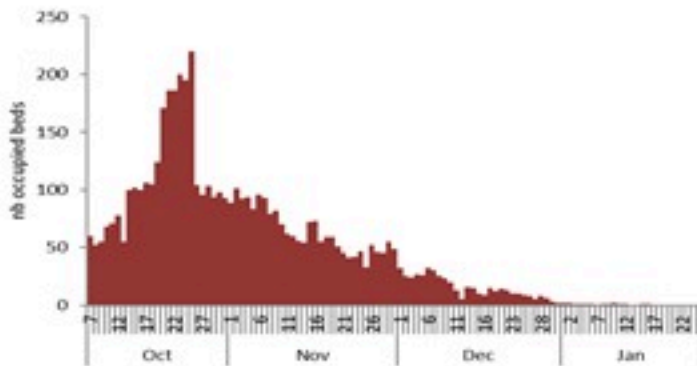

## 26 Jan 2023

**Call Centers**  
 1760 (Red Cross)  
 1787 (MOPH)

All cases (suspected and confirmed)		Confirmed Cases		Deaths (confirmed)	
New (past 24 h)	Cumulative	New (past 24 h)	Cumulative	New	Cumulative
<b>10</b>	<b>6297</b>	<b>0</b>	<b>671</b>	<b>0</b>	<b>23</b>

By Sex  
(suspected and confirmed)

Occupied hospital beds  
(suspected and confirmed)

By date of report  
(suspected and confirmed)

By Hospital Admission  
(suspected and confirmed)

By locality (confirmed cases)