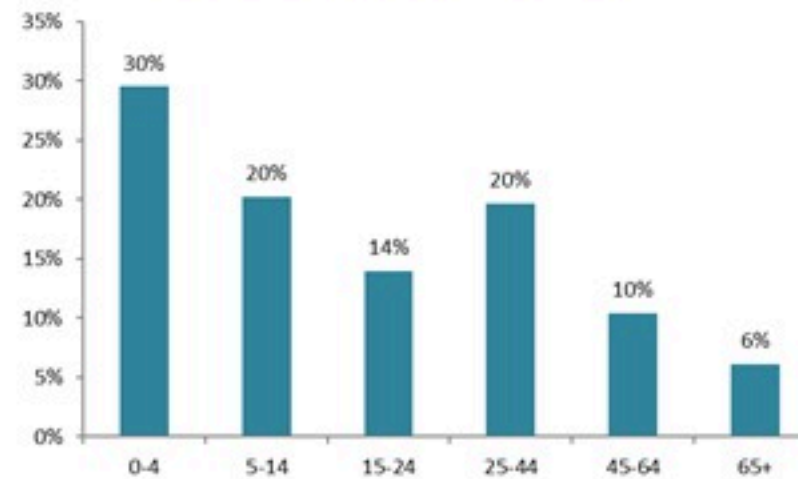

By age group
(suspected and confirmed cases)