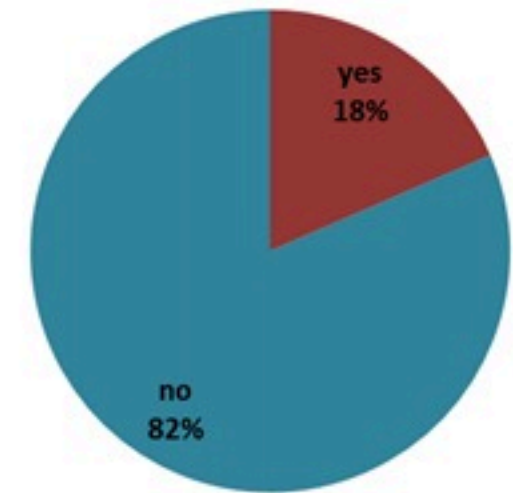

All cases (suspected and confirmed)		Confirmed Cases		Deaths (confirmed)	
New (past 24 h)	Cumulative	New (past 24 h)	Cumulative	New	Cumulative
8	6631	0	671	0	23

By Sex
(suspected and confirmed)

Occupied hospital beds
(suspected and confirmed)

By date of report
(suspected and confirmed)

By Hospital Admission
(suspected and confirmed)

By locality (confirmed cases)

By age group
(suspected and confirmed cases)

By Outcome
(suspected and confirmed)

Cholera Surveillance Report