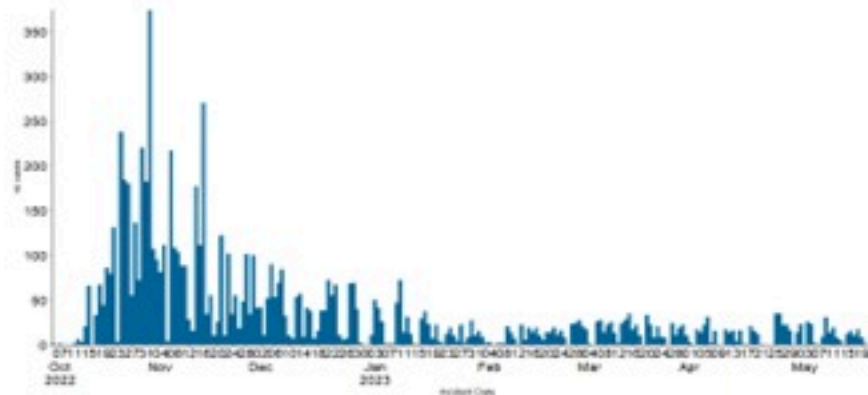

By date of report
(suspected and confirmed)