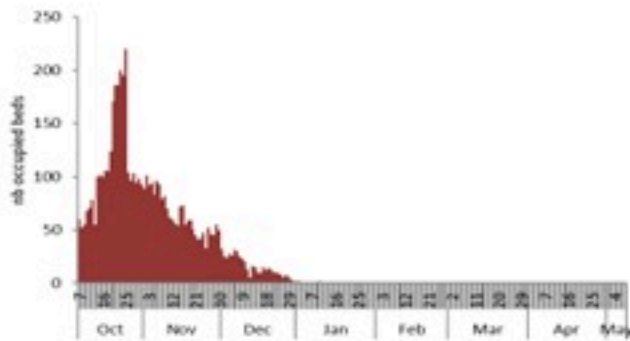

## 26 May 2023

**Call Centers**  
 1760 (Red Cross)  
 1787 (MOPH)

All cases (suspected and confirmed)		Confirmed Cases		Deaths (confirmed)	
New (past 24 h)	Cumulative	New (past 24 h)	Cumulative	New	Cumulative
<b>21</b>	<b>7891</b>	<b>0</b>	<b>671</b>	<b>0</b>	<b>23</b>

By Sex  
(suspected and confirmed)

Occupied hospital beds  
(suspected and confirmed)

By date of report  
(suspected and confirmed)

By Hospital Admission  
(suspected and confirmed)

By locality (confirmed cases)