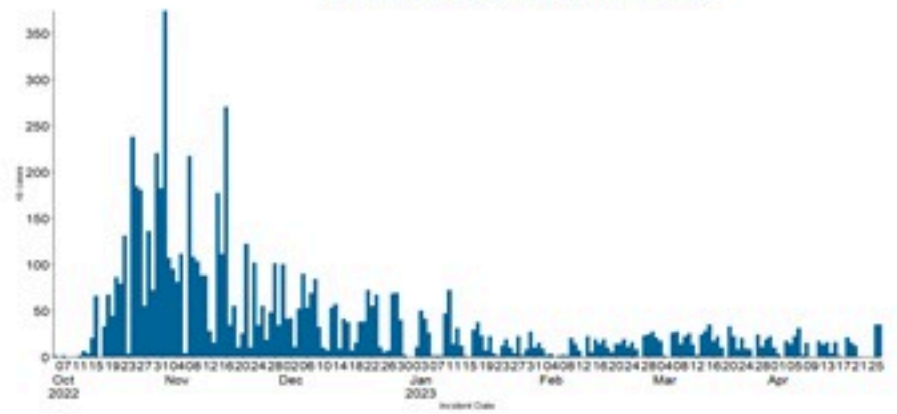

حسب البلده
(للحالات المثبتة)

Cholera Surveillance Report

27 Apr 2023

Call Centers
 1760 (Red Cross)
 1787 (MOPH)

All cases (suspected and confirmed)		Confirmed Cases		Deaths (confirmed)	
New (past 24 h)	Cumulative	New (past 24 h)	Cumulative	New	Cumulative
35	7501	0	671	0	23

By Sex
(suspected and confirmed)

Occupied hospital beds
(suspected and confirmed)

By date of report
(suspected and confirmed)

By Hospital Admission
(suspected and confirmed)

By locality (confirmed cases)

By age group
(suspected and confirmed cases)