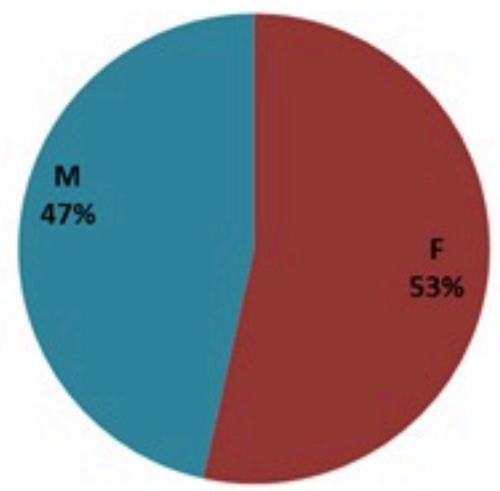

حسب البلده
(للحالات المثبتة)

Cholera Surveillance Report

27 Apr 2023

Call Centers
 1760 (Red Cross)
 1787 (MOPH)

All cases (suspected and confirmed)		Confirmed Cases		Deaths (confirmed)	
New (past 24 h)	Cumulative	New (past 24 h)	Cumulative	New	Cumulative
35	7501	0	671	0	23

By Sex
(suspected and confirmed)

Occupied hospital beds
(suspected and confirmed)

By date of report
(suspected and confirmed)

By Hospital Admission
(suspected and confirmed)

By locality (confirmed cases)

By age group
(suspected and confirmed cases)