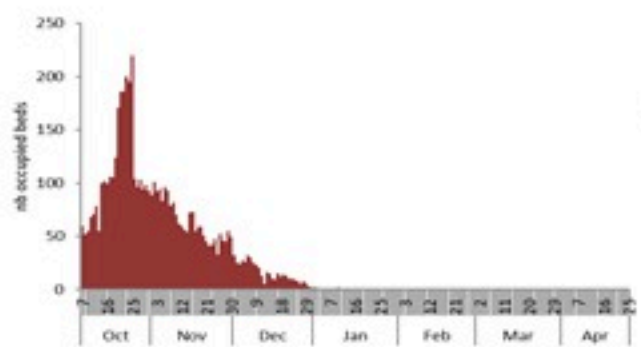

حسب البلده
(للحالات المثبتة)

Cholera Surveillance Report

27 Apr 2023

Call Centers
 1760 (Red Cross)
 1787 (MOPH)

All cases (suspected and confirmed)		Confirmed Cases		Deaths (confirmed)	
New (past 24 h)	Cumulative	New (past 24 h)	Cumulative	New	Cumulative
35	7501	0	671	0	23

By Sex
(suspected and confirmed)

Occupied hospital beds
(suspected and confirmed)

By date of report
(suspected and confirmed)

By Hospital Admission
(suspected and confirmed)

By locality (confirmed cases)

By age group
(suspected and confirmed cases)