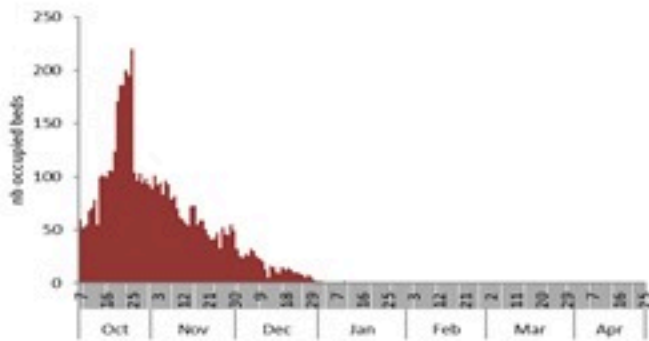

حسب البلدة
(للحالات المتبنة)

Cholera Surveillance Report

28 Apr 2023

Call Centers
 1760 (Red Cross)
 1787 (MOPH)

All cases (suspected and confirmed)		Confirmed Cases		Deaths (confirmed)	
New (past 24 h)	Cumulative	New (past 24 h)	Cumulative	New	Cumulative
25	7526	0	671	0	23

By Sex
(suspected and confirmed)

Occupied hospital beds
(suspected and confirmed)

By date of report
(suspected and confirmed)

By Hospital Admission
(suspected and confirmed)

By locality (confirmed cases)

By age group
(suspected and confirmed cases)