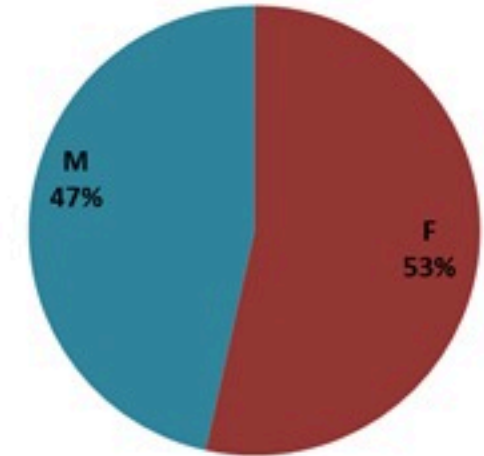

حسب البلدة
(للحالات المتبنة)

Cholera Surveillance Report

28 Apr 2023

Call Centers
 1760 (Red Cross)
 1787 (MOPH)

All cases (suspected and confirmed)		Confirmed Cases		Deaths (confirmed)	
New (past 24 h)	Cumulative	New (past 24 h)	Cumulative	New	Cumulative
25	7526	0	671	0	23

By Sex
(suspected and confirmed)

Occupied hospital beds
(suspected and confirmed)

By date of report
(suspected and confirmed)

By Hospital Admission
(suspected and confirmed)

By locality (confirmed cases)

By age group
(suspected and confirmed cases)