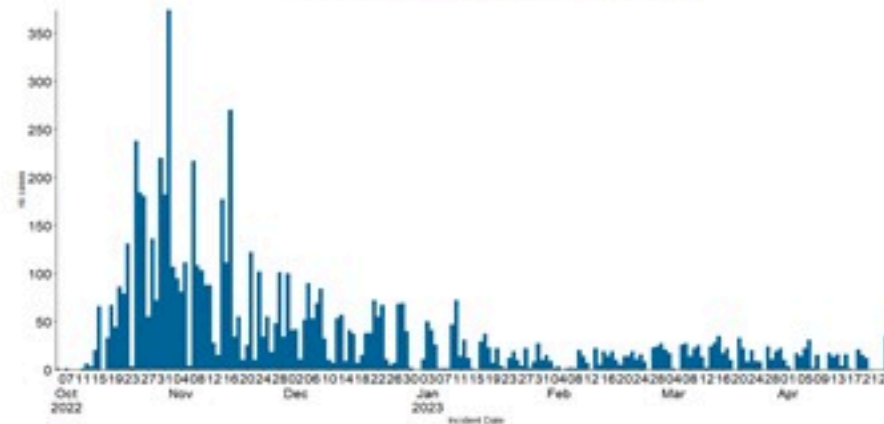

حسب البلدة
(للحالات المتبنة)

Cholera Surveillance Report

28 Apr 2023

Call Centers
 1760 (Red Cross)
 1787 (MOPH)

All cases (suspected and confirmed)		Confirmed Cases		Deaths (confirmed)	
New (past 24 h)	Cumulative	New (past 24 h)	Cumulative	New	Cumulative
25	7526	0	671	0	23

By Sex
(suspected and confirmed)

Occupied hospital beds
(suspected and confirmed)

By date of report
(suspected and confirmed)

By Hospital Admission
(suspected and confirmed)

By locality (confirmed cases)

By age group
(suspected and confirmed cases)