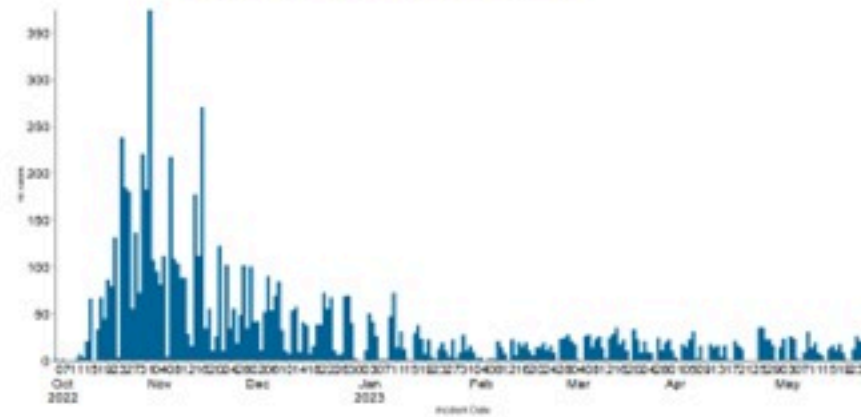

## 28 May 2023

**Call Centers**  
 1760 (Red Cross)  
 1787 (MOPH)

All cases (suspected and confirmed)		Confirmed Cases		Deaths (confirmed)	
New (past 24 h)	Cumulative	New (past 24 h)	Cumulative	New	Cumulative
<b>23</b>	<b>7916</b>	<b>0</b>	<b>671</b>	<b>0</b>	<b>23</b>

By Sex  
(suspected and confirmed)

Occupied hospital beds  
(suspected and confirmed)

By date of report  
(suspected and confirmed)

By Hospital Admission  
(suspected and confirmed)

By locality (confirmed cases)