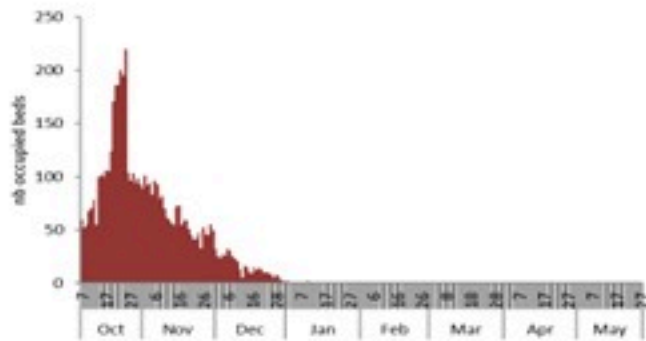

## 28 May 2023

**Call Centers**  
 1760 (Red Cross)  
 1787 (MOPH)

All cases (suspected and confirmed)		Confirmed Cases		Deaths (confirmed)	
New (past 24 h)	Cumulative	New (past 24 h)	Cumulative	New	Cumulative
<b>23</b>	<b>7916</b>	<b>0</b>	<b>671</b>	<b>0</b>	<b>23</b>

By Sex  
(suspected and confirmed)

Occupied hospital beds  
(suspected and confirmed)

By date of report  
(suspected and confirmed)

By Hospital Admission  
(suspected and confirmed)

By locality (confirmed cases)