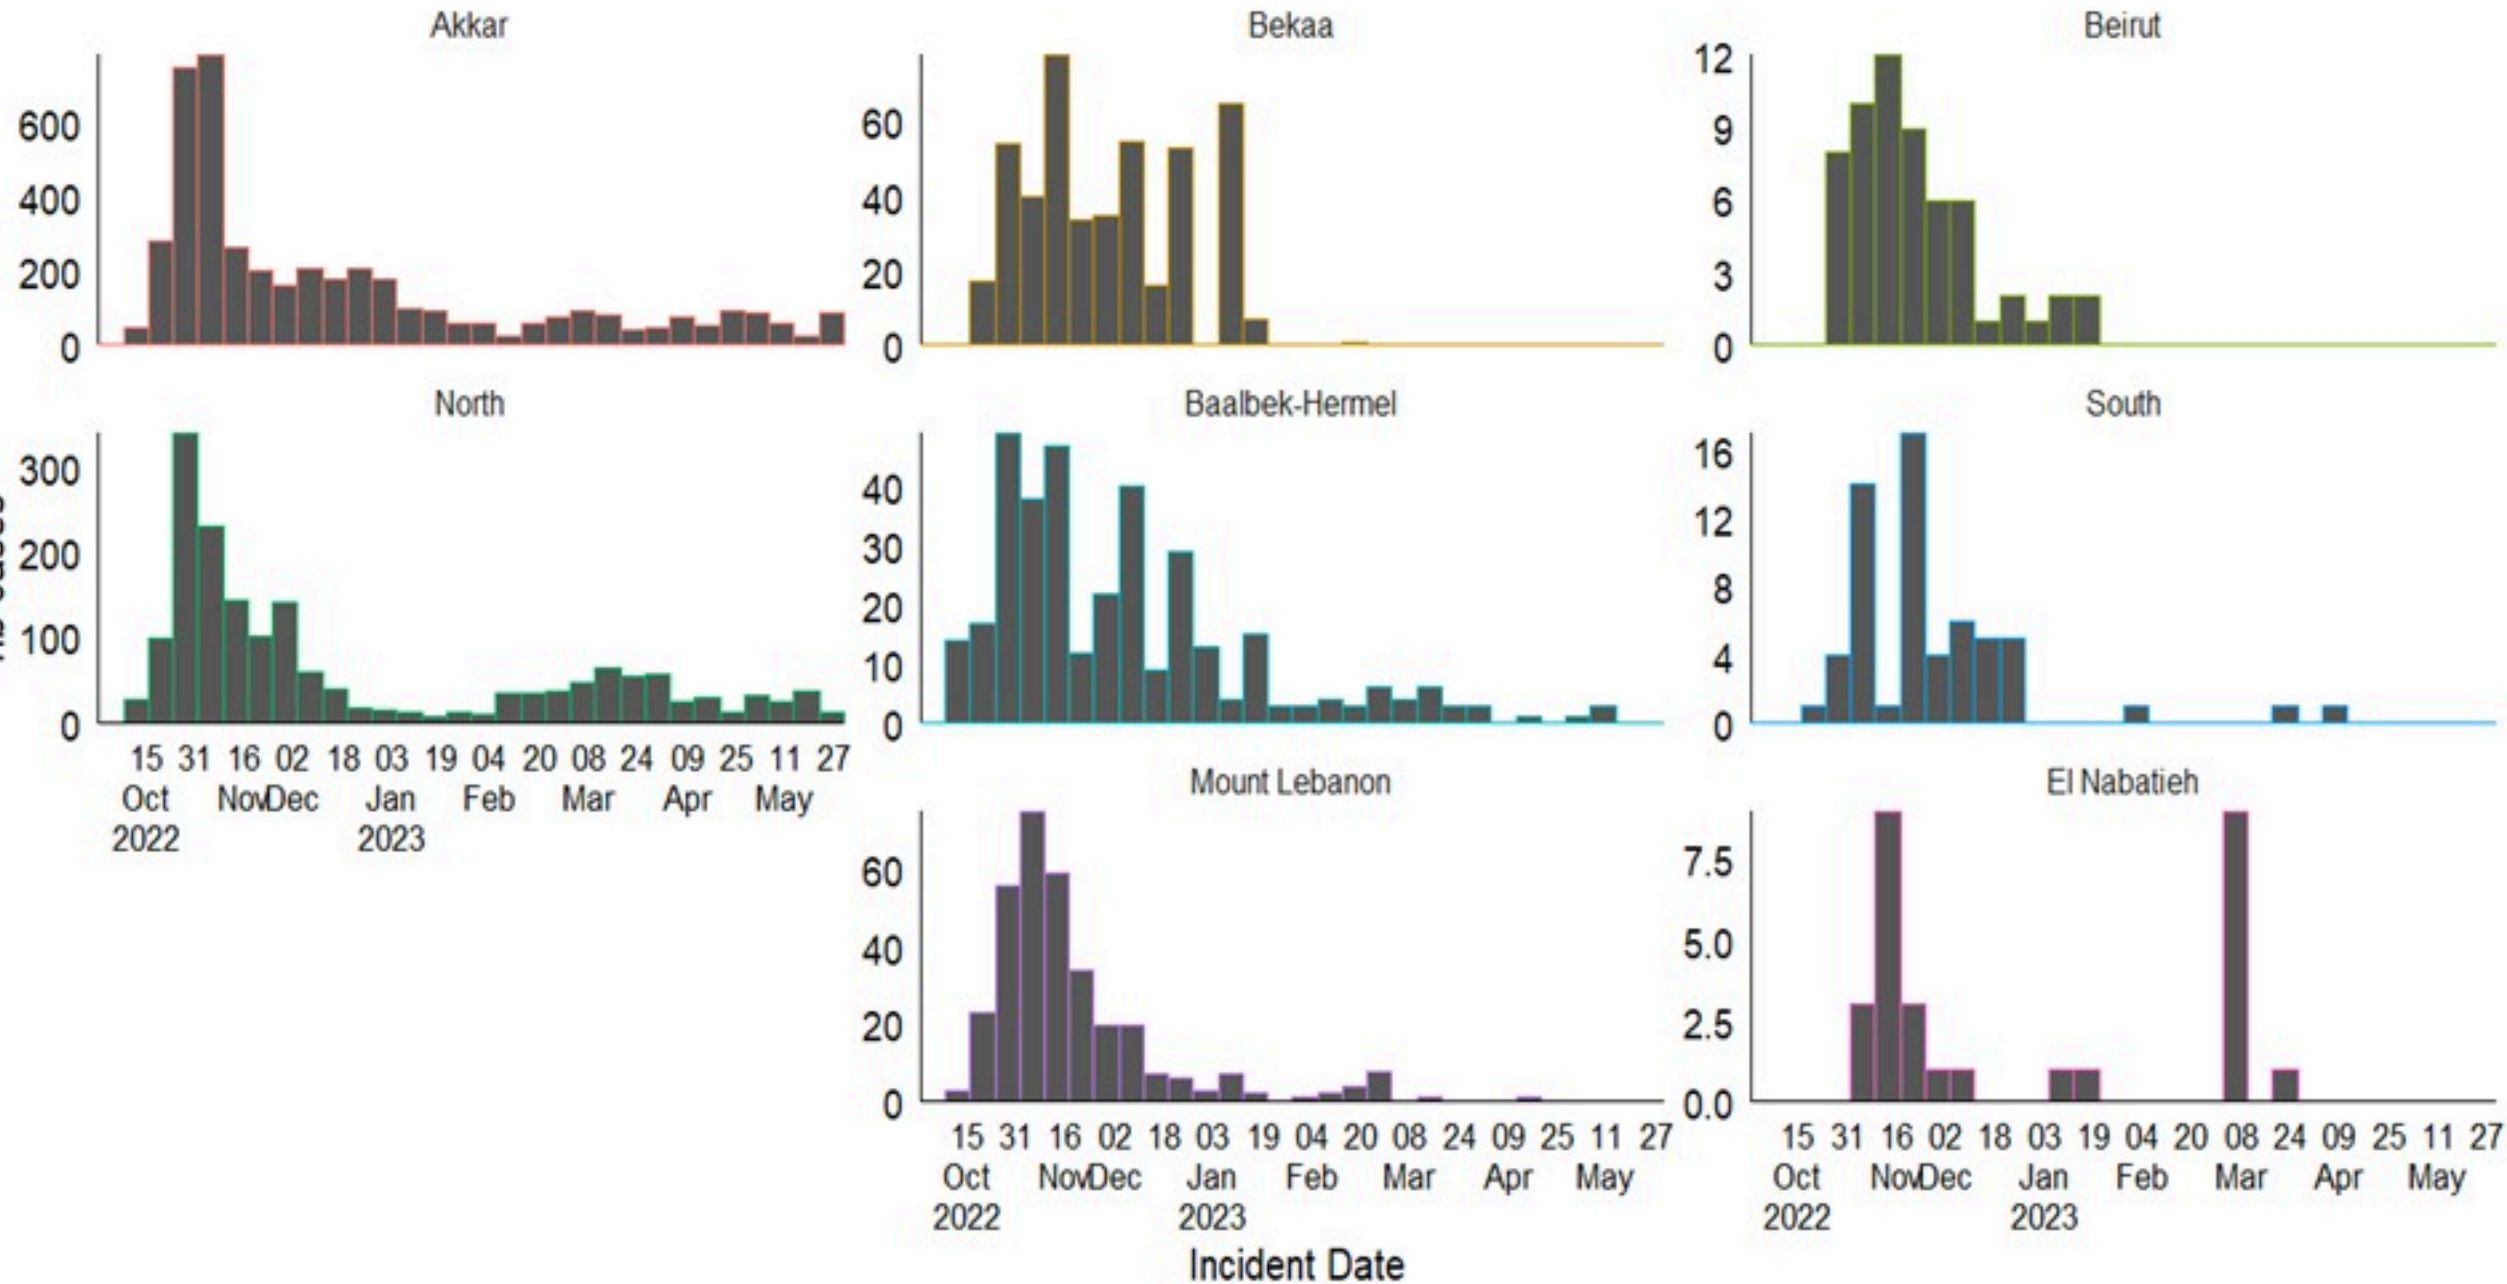

By Sex  
(suspected and confirmed)

Occupied hospital beds  
(suspected and confirmed)

By date of report  
(suspected and confirmed)

By Hospital Admission  
(suspected and confirmed)

By locality (confirmed cases)

By age group  
(suspected and confirmed cases)

By Outcome  
(suspected and confirmed)

## 28 May 2023

Epicurves by date of reporting by province  
(suspected and confirmed)