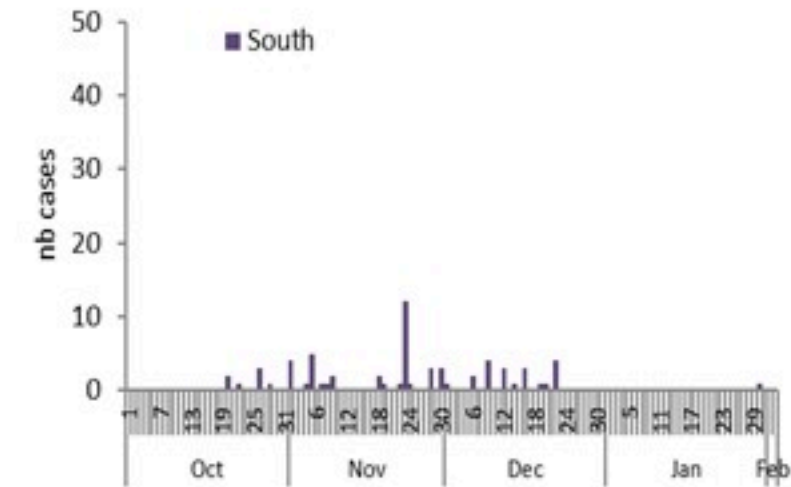

By Outcome
(suspected and confirmed)

Cholera Surveillance Report

3 Feb 2023

Enicurves by date of reporting by province

(suspected and confirmed)

Cholera Surveillance Update

3 Feb 2023

4