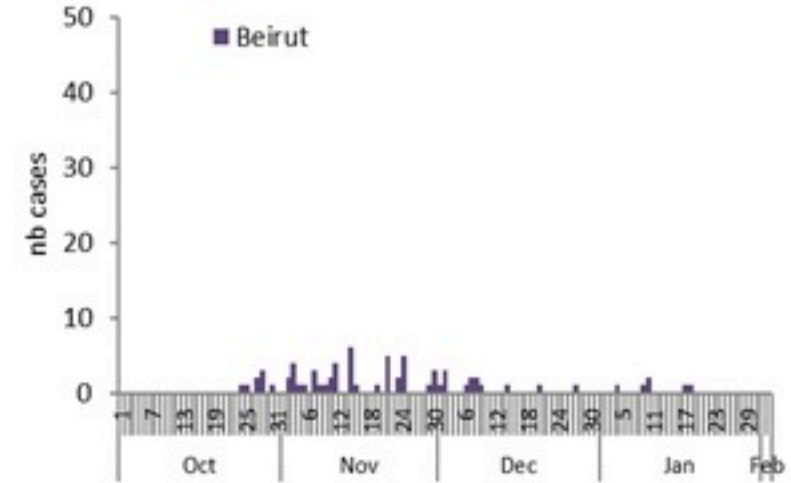

By Outcome
(suspected and confirmed)

Cholera Surveillance Report

3 Feb 2023

Enicurves by date of reporting by province

(suspected and confirmed)

Cholera Surveillance Update

3 Feb 2023

4