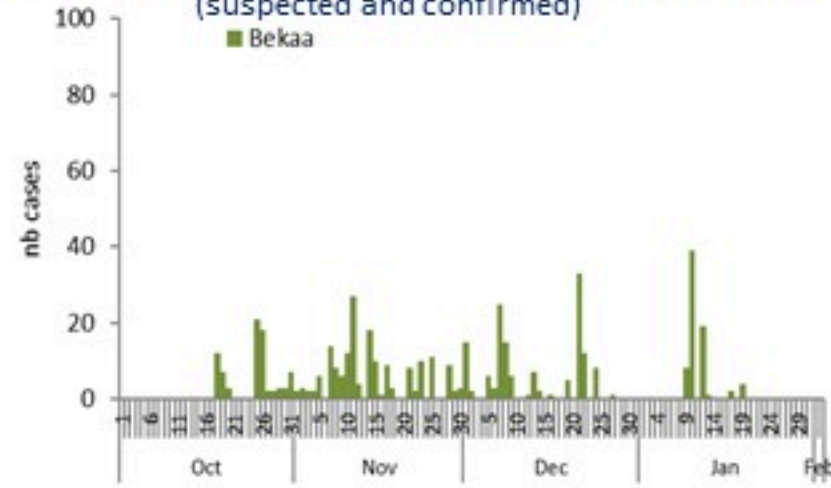

By Outcome
(suspected and confirmed)

Cholera Surveillance Report

3 Feb 2023

Enicurves by date of reporting by province

(suspected and confirmed)

Cholera Surveillance Update

3 Feb 2023

4