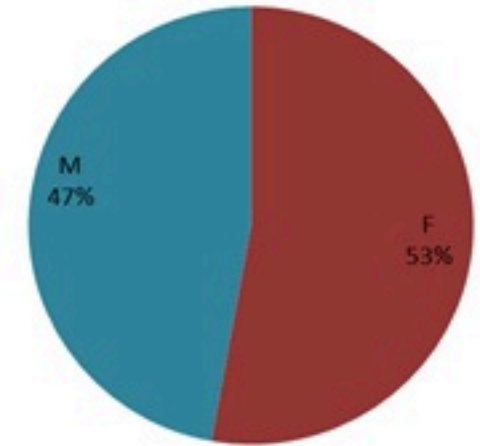

حسب البلدة
(للحالات المثبتة)

Cholera Surveillance Report

3 Feb 2023

Call Centers
 1760 (Red Cross)
 1787 (MOPH)

All cases (suspected and confirmed)		Confirmed Cases		Deaths (confirmed)	
New (past 24 h)	Cumulative	New (past 24 h)	Cumulative	New	Cumulative
14	6400	0	671	0	23

By Sex
(suspected and confirmed)

Occupied hospital beds
(suspected and confirmed)

By date of report
(suspected and confirmed)

By Hospital Admission
(suspected and confirmed)

By locality (confirmed cases)

By age group
(suspected and confirmed cases)