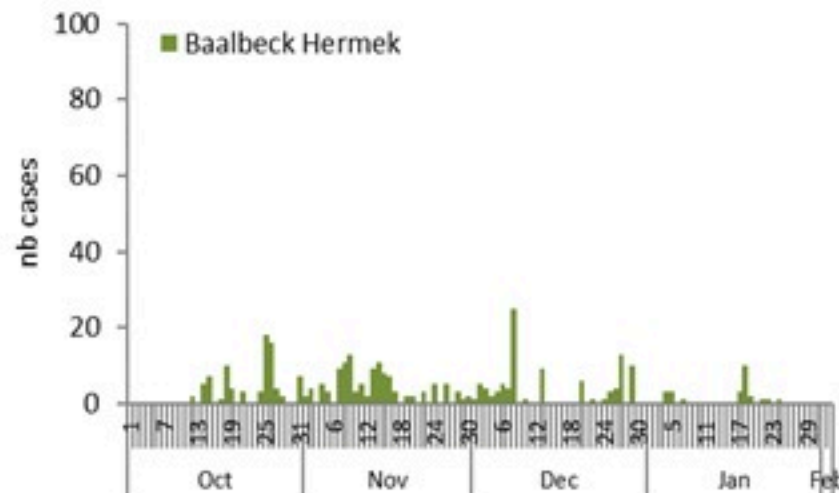

By Outcome
(suspected and confirmed)

Cholera Surveillance Report

3 Feb 2023

Enicurves by date of reporting by province

(suspected and confirmed)

Cholera Surveillance Update

3 Feb 2023

4