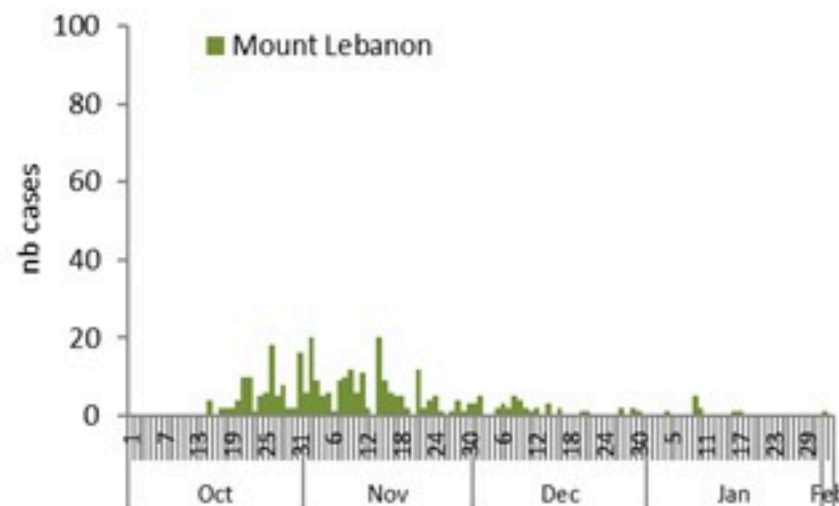

By Outcome
(suspected and confirmed)

Cholera Surveillance Report

3 Feb 2023

Enicurves by date of reporting by province

(suspected and confirmed)

Cholera Surveillance Update

3 Feb 2023

4