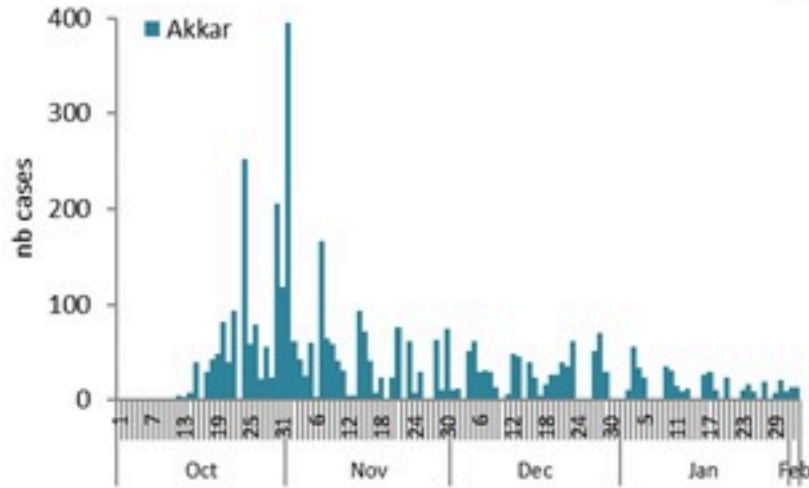

By Outcome
(suspected and confirmed)

Cholera Surveillance Report

3 Feb 2023

Enicurves by date of reporting by province

(suspected and confirmed)

Cholera Surveillance Update

3 Feb 2023

4