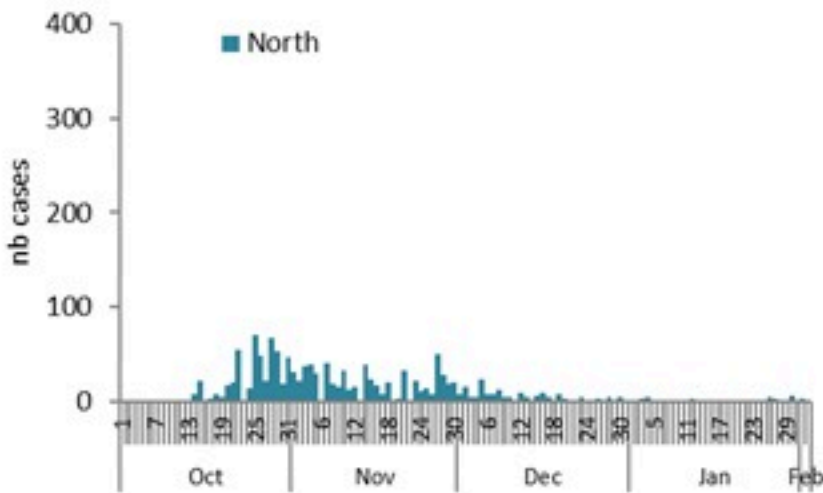

By Outcome
(suspected and confirmed)

Cholera Surveillance Report

3 Feb 2023

Enicurves by date of reporting by province

(suspected and confirmed)

Cholera Surveillance Update

3 Feb 2023

4