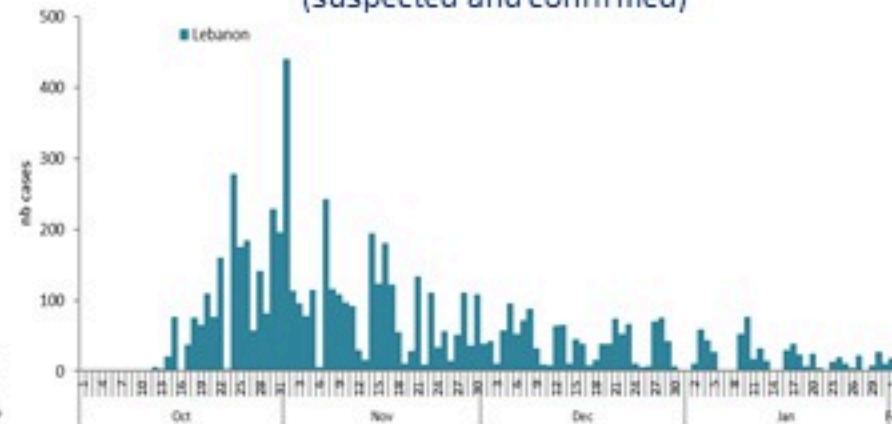

حسب البلدة
(للحالات المثبتة)

Cholera Surveillance Report

3 Feb 2023

Call Centers
 1760 (Red Cross)
 1787 (MOPH)

All cases (suspected and confirmed)		Confirmed Cases		Deaths (confirmed)	
New (past 24 h)	Cumulative	New (past 24 h)	Cumulative	New	Cumulative
14	6400	0	671	0	23

By Sex
(suspected and confirmed)

Occupied hospital beds
(suspected and confirmed)

By date of report
(suspected and confirmed)

By Hospital Admission
(suspected and confirmed)

By locality (confirmed cases)

By age group
(suspected and confirmed cases)