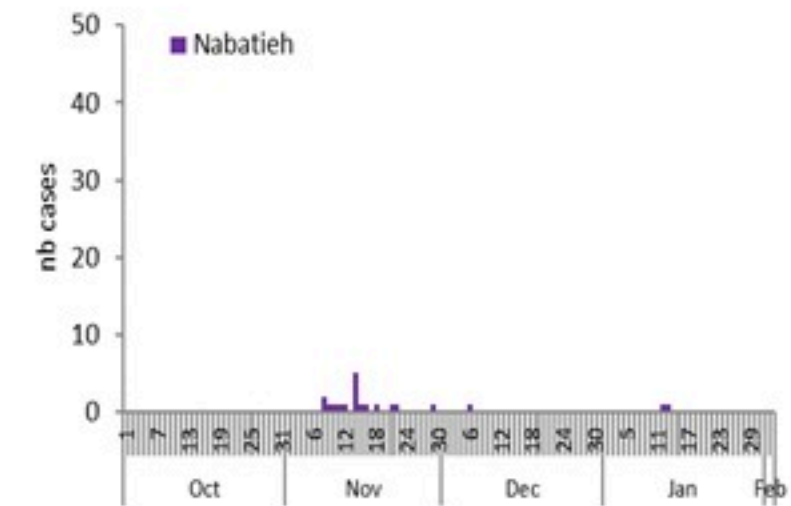

By Outcome
(suspected and confirmed)

Cholera Surveillance Report

3 Feb 2023

Enicurves by date of reporting by province

(suspected and confirmed)

Cholera Surveillance Update

3 Feb 2023

4