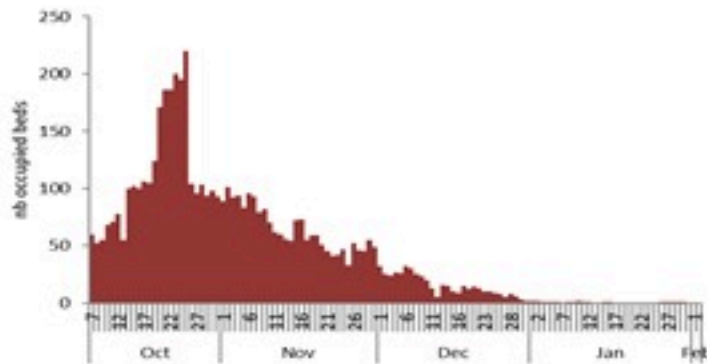

حسب البلدة
(للحالات المثبتة)

Cholera Surveillance Report

3 Feb 2023

Call Centers
 1760 (Red Cross)
 1787 (MOPH)

All cases (suspected and confirmed)		Confirmed Cases		Deaths (confirmed)	
New (past 24 h)	Cumulative	New (past 24 h)	Cumulative	New	Cumulative
14	6400	0	671	0	23

By Sex
(suspected and confirmed)

Occupied hospital beds
(suspected and confirmed)

By date of report
(suspected and confirmed)

By Hospital Admission
(suspected and confirmed)

By locality (confirmed cases)

By age group
(suspected and confirmed cases)