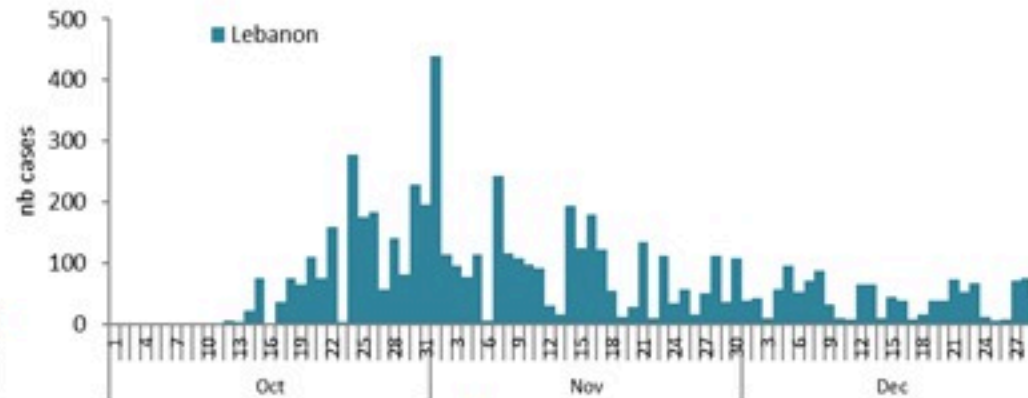

Call Centers
 1760 (Red Cross)
 1787 (MOPH)

All cases (suspected and confirmed)		Confirmed Cases		Deaths (confirmed)	
New (past 24 h)	Cumulative	New (past 24 h)	Cumulative	New	Cumulative
35	5802	1	670	0	23

By Sex
(suspected and confirmed)

Occupied hospital beds
(suspected and confirmed)

By date of report
(suspected and confirmed)

By Hospital Admission
(suspected and confirmed)

By locality (confirmed cases)

By age group
(suspected and confirmed cases)