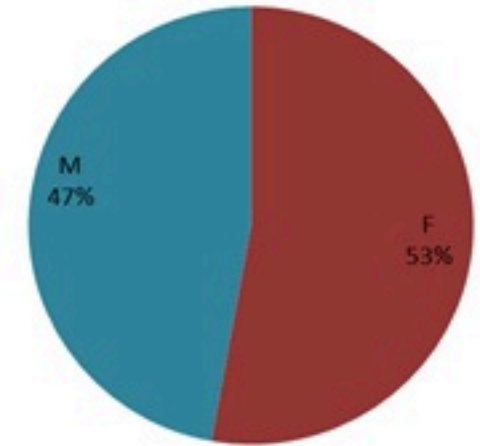

Call Centers
 1760 (Red Cross)
 1787 (MOPH)

All cases (suspected and confirmed)		Confirmed Cases		Deaths (confirmed)	
New (past 24 h)	Cumulative	New (past 24 h)	Cumulative	New	Cumulative
35	5802	1	670	0	23

By Sex
(suspected and confirmed)

Occupied hospital beds
(suspected and confirmed)

By date of report
(suspected and confirmed)

By Hospital Admission
(suspected and confirmed)

By locality (confirmed cases)

By age group
(suspected and confirmed cases)