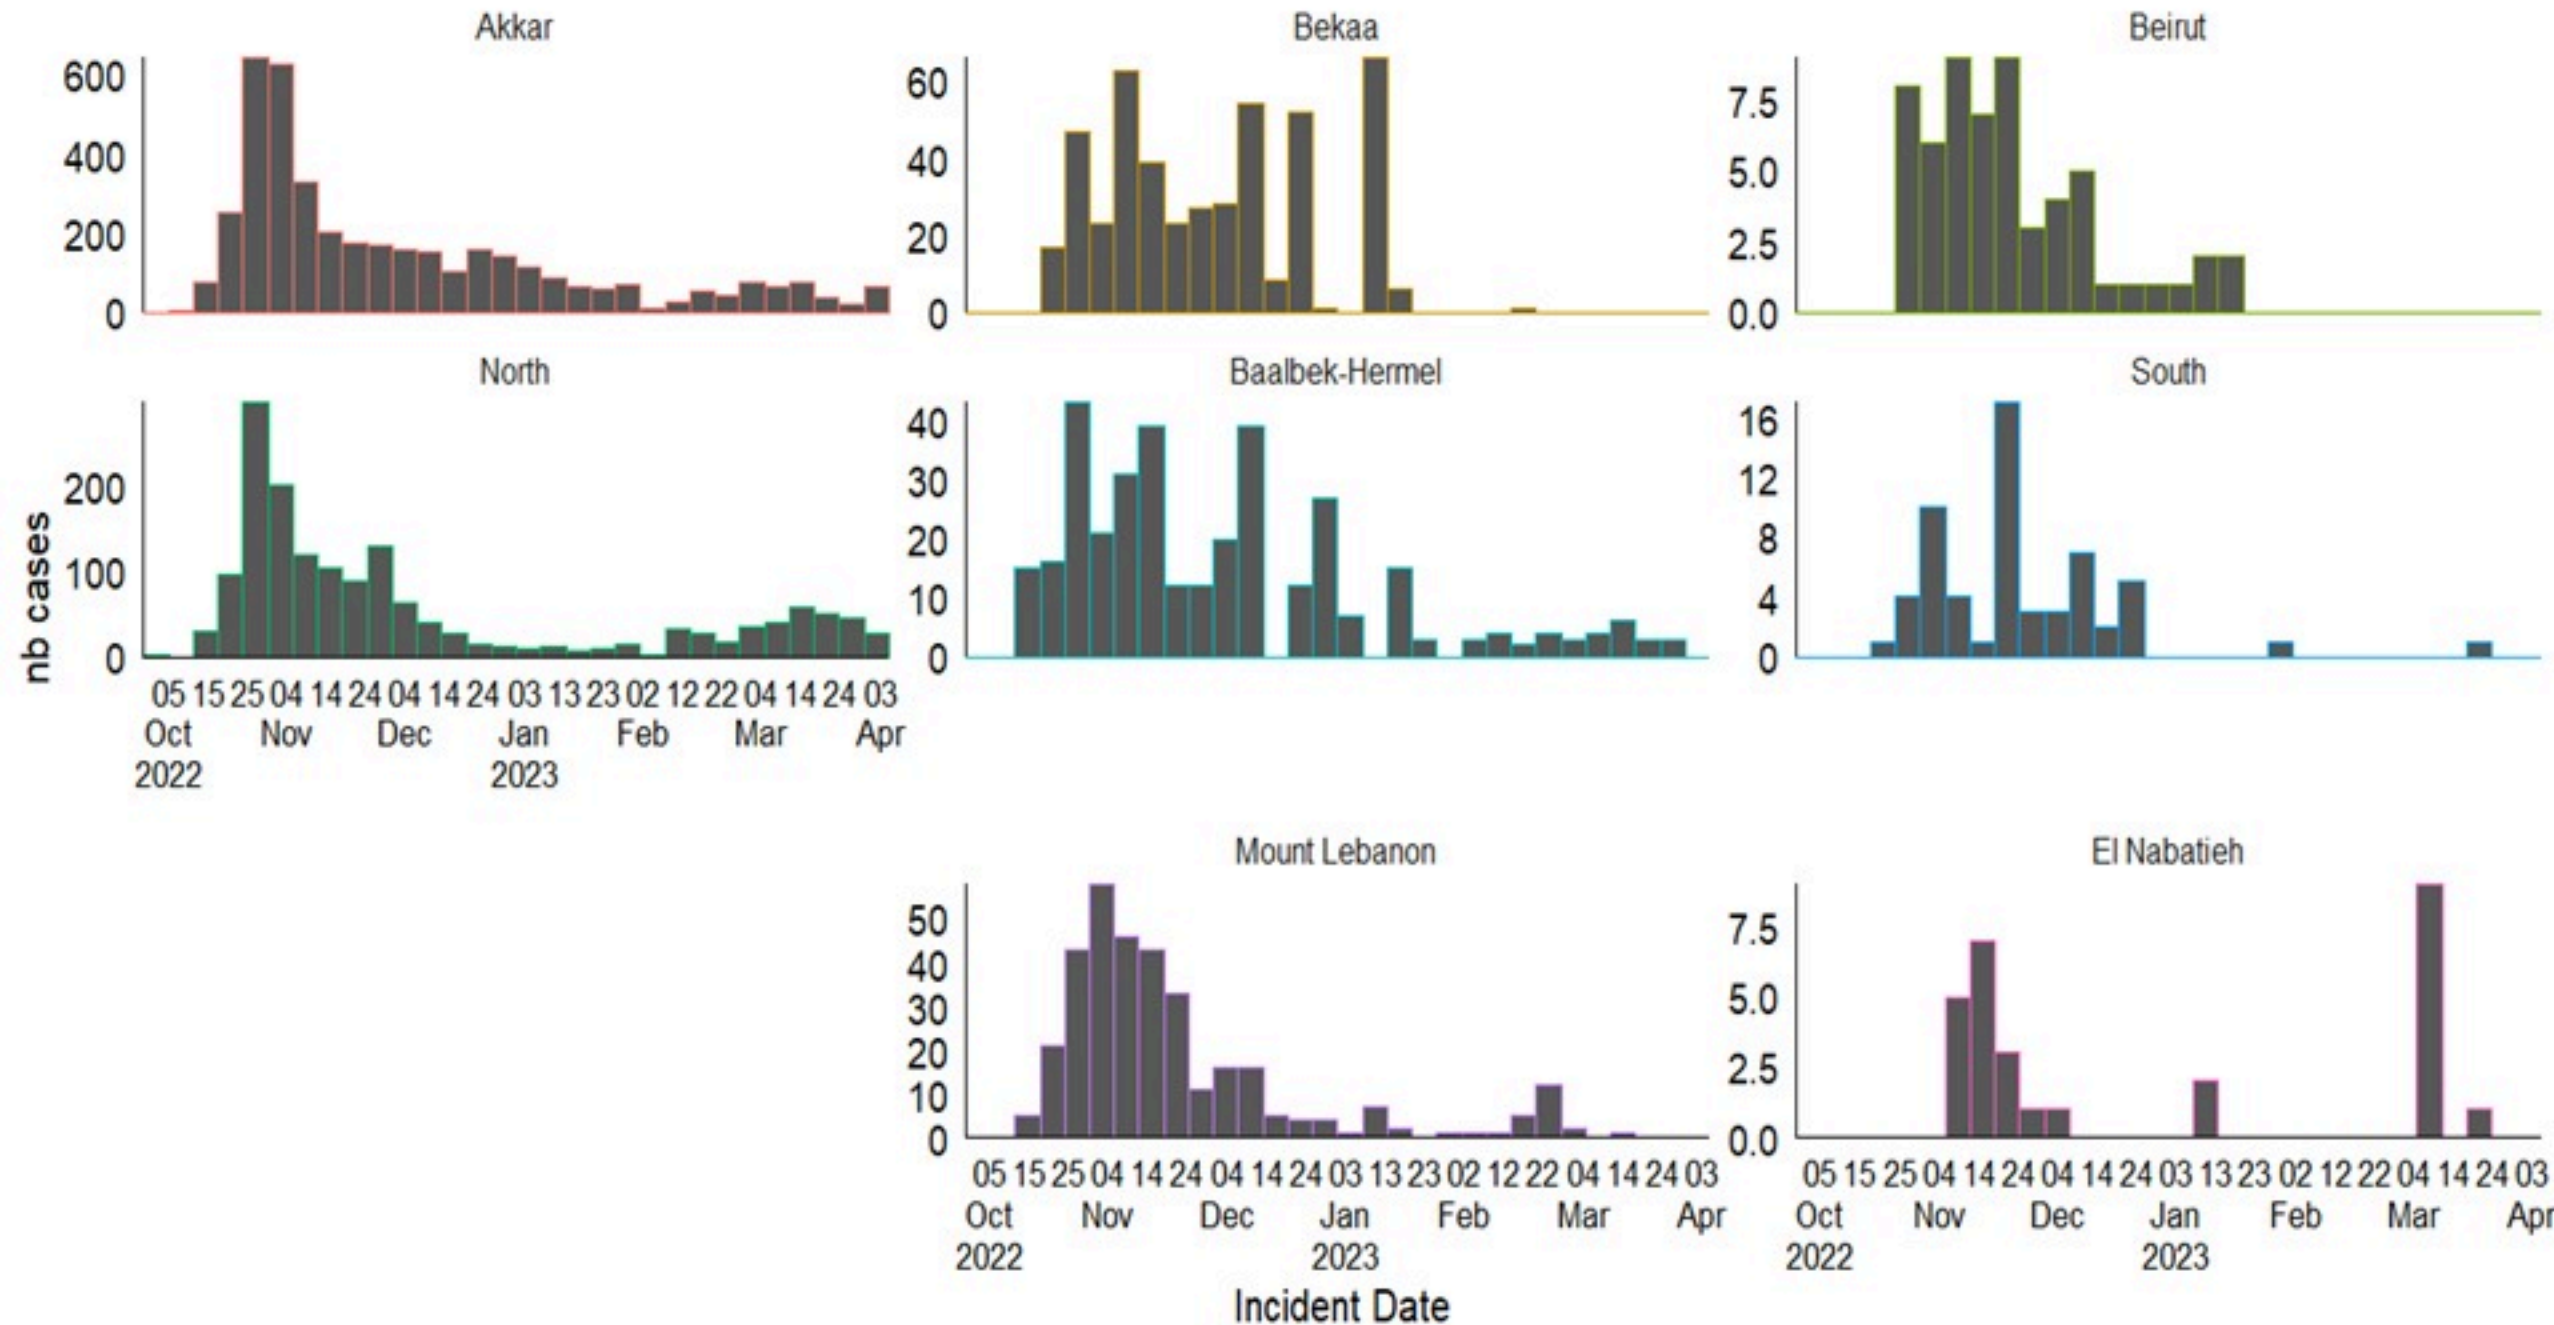

حسب تطور
الحالة
(المشبهة والمتبنة)

الوفيات (المتبنة)		الحالات المثبتة		كافة الحالات المشبهة والمتبنة	
التراكمي	الجديدة (آخر 24 ساعة)	التراكمي	الجديدة (آخر 24 ساعة)	التراكمي	الجديدة (آخر 24 ساعة)
23	0	671	0	7269	23

Cholera Surveillance Report

6 Apr 2023

Call Centers
 1760 (Red Cross)
 1787 (MOPH)

All cases (suspected and confirmed)		Confirmed Cases		Deaths (confirmed)	
New (past 24 h)	Cumulative	New (past 24 h)	Cumulative	New	Cumulative
23	7269	0	671	0	23

By Sex
(suspected and confirmed)

Occupied hospital beds
(suspected and confirmed)

By date of report
(suspected and confirmed)

By Hospital Admission
(suspected and confirmed)

By locality (confirmed cases)

By age group
(suspected and confirmed cases)

By Outcome
(suspected and confirmed)

Cholera Surveillance Report

6 Apr 2023

Epicurves by date of reporting by province
(suspected and confirmed)

Cholera Surveillance Update

6 Apr 2023

4

Cumulative Attack Rate per 100,000 (suspected and confirmed)