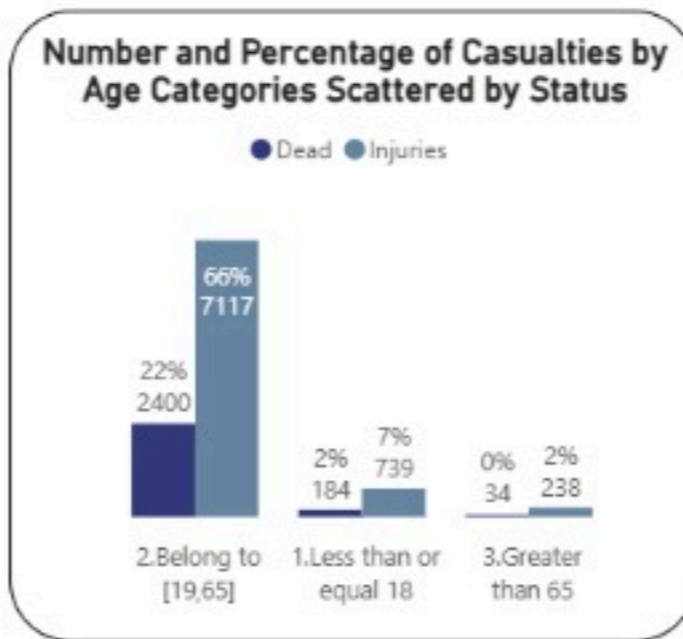

Overview of Israeli War in Lebanon 2026: Deaths and Injuries from 02/03/2026 to 01/05/2026

Date: 3/2/2026 to 5/1/2026

● Injuries ● Dead

Casualties
10712

Injuries
8094

Death
2618

Hospitals

Damaged Hospitals

16

Closed Hospitals

3

Attacks on Health Care Workers

EMS Attacks

131

Total Martyrs

103