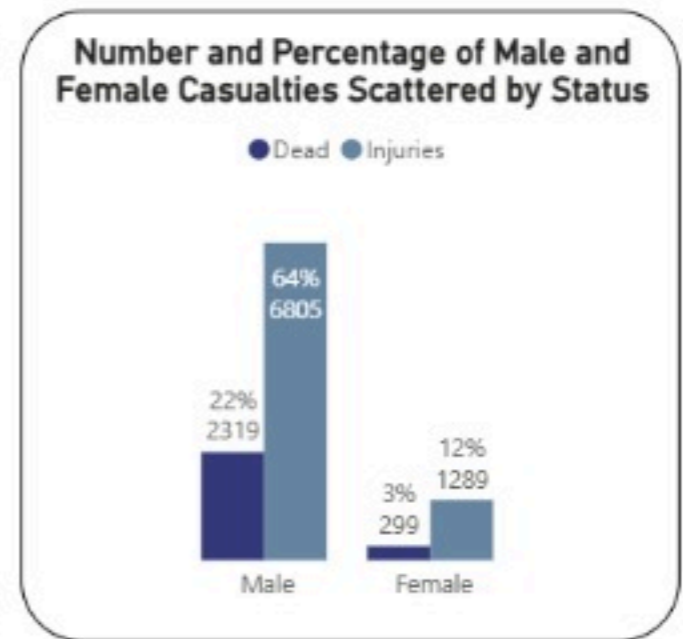

Overview of Israeli War in Lebanon 2026: Deaths and Injuries from 02/03/2026 to 01/05/2026

Date: 3/2/2026 to 5/1/2026

● Injuries ● Dead

Casualties
10712

Injuries
8094

Death
2618

Hospitals

Damaged Hospitals

16

Closed Hospitals

3

Attacks on Health Care Workers

EMS Attacks

131

Total Martyrs

103

Total Injuries

234

EMS Damaged

25

Vehicles Damaged

119

EMS Martyrs

98