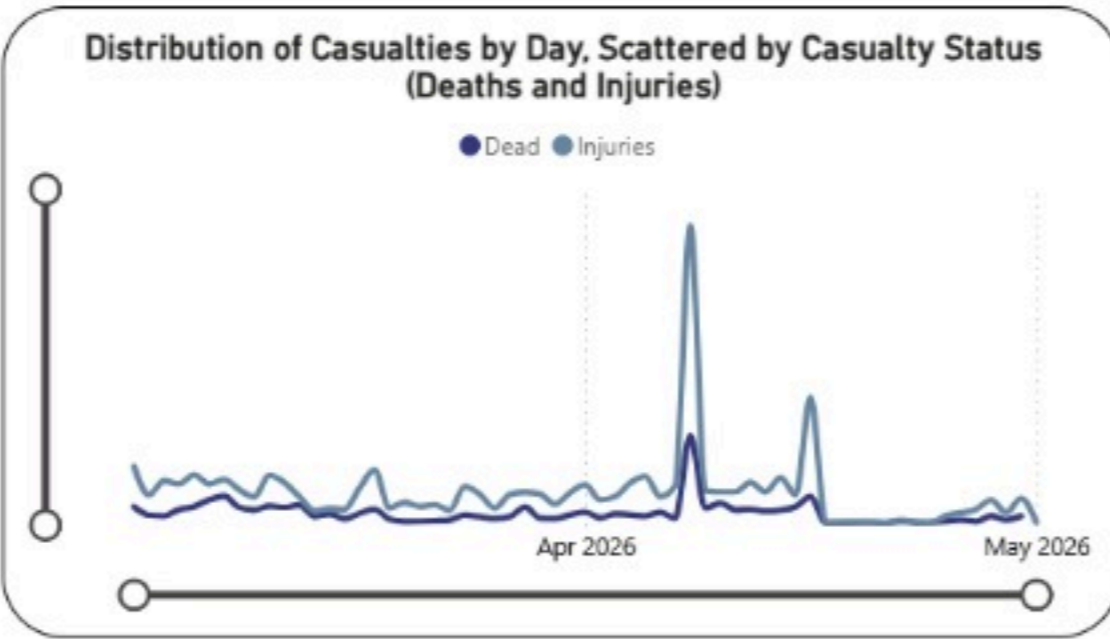

Overview of Israeli War in Lebanon 2026: Deaths and Injuries from 02/03/2026 to 01/05/2026

Date: 3/2/2026 to 5/1/2026

● Injuries ● Dead

Casualties
10712

Injuries
8094

Death
2618

Hospitals

Damaged Hospitals

16

Closed Hospitals

3

Attacks on Health Care Workers

EMS Attacks

131

Total Martyrs

103

Total Injuries

234

EMS Damaged

25

Vehicles Damaged

119

EMS Martyrs

98