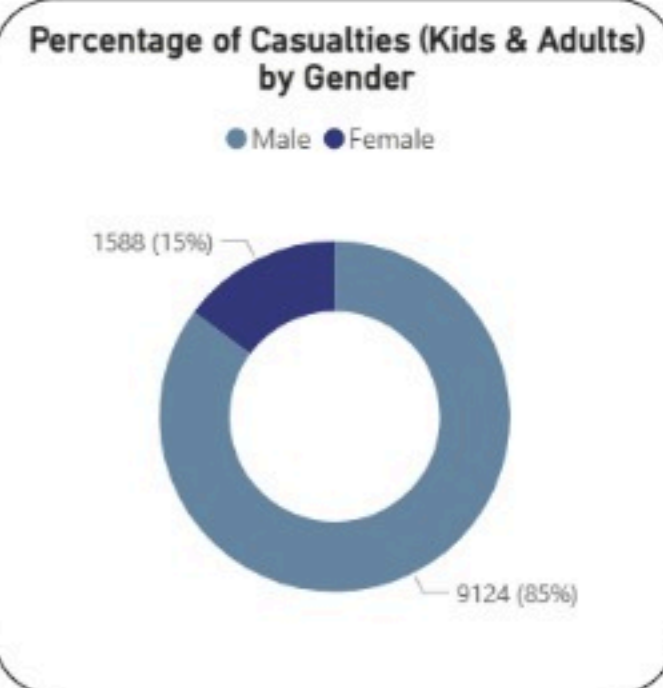

Overview of Israeli War in Lebanon 2026: Deaths and Injuries from 02/03/2026 to 01/05/2026

Date: 3/2/2026 to 5/1/2026

● Injuries ● Dead

Casualties
10712

Injuries
8094

Death
2618

Hospitals

Damaged Hospitals

16

Closed Hospitals

3

Attacks on Health Care Workers

EMS Attacks

131

Total Martyrs

103