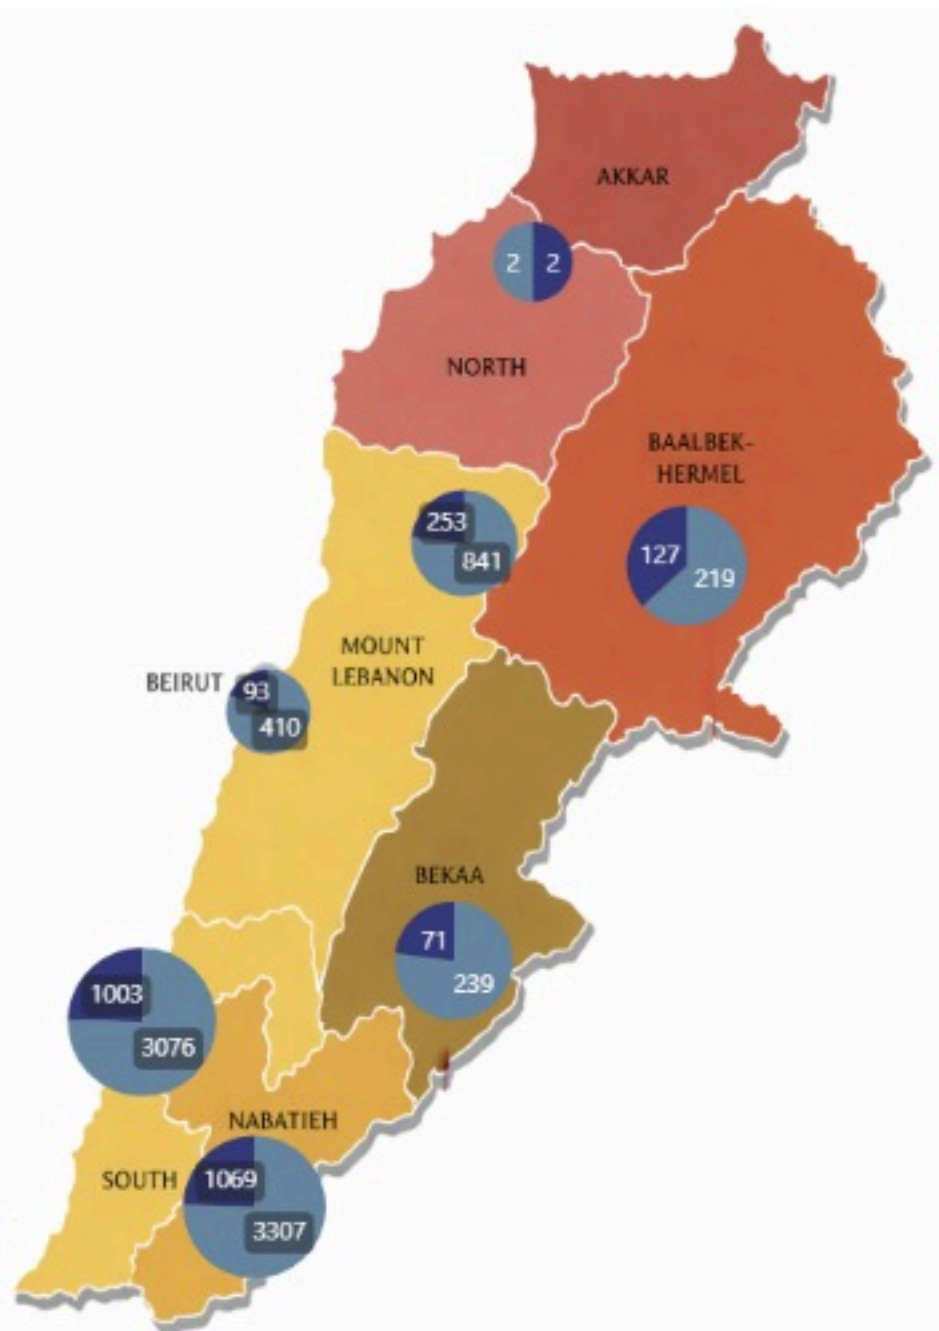

Overview of Israeli War in Lebanon 2026: Deaths and Injuries from 02/03/2026 to 01/05/2026

Date: 3/2/2026 to 5/1/2026

● Injuries ● Dead

Casualties
10712

Injuries
8094

Death
2618

Hospitals

Damaged Hospitals

16

Closed Hospitals

3

Attacks on Health Care Workers

EMS Attacks

131

Total Martyrs

103

Total Injuries

234

EMS Damaged

25

Vehicles Damaged

119

EMS Martyrs

98

53

Deployed Personnel

34