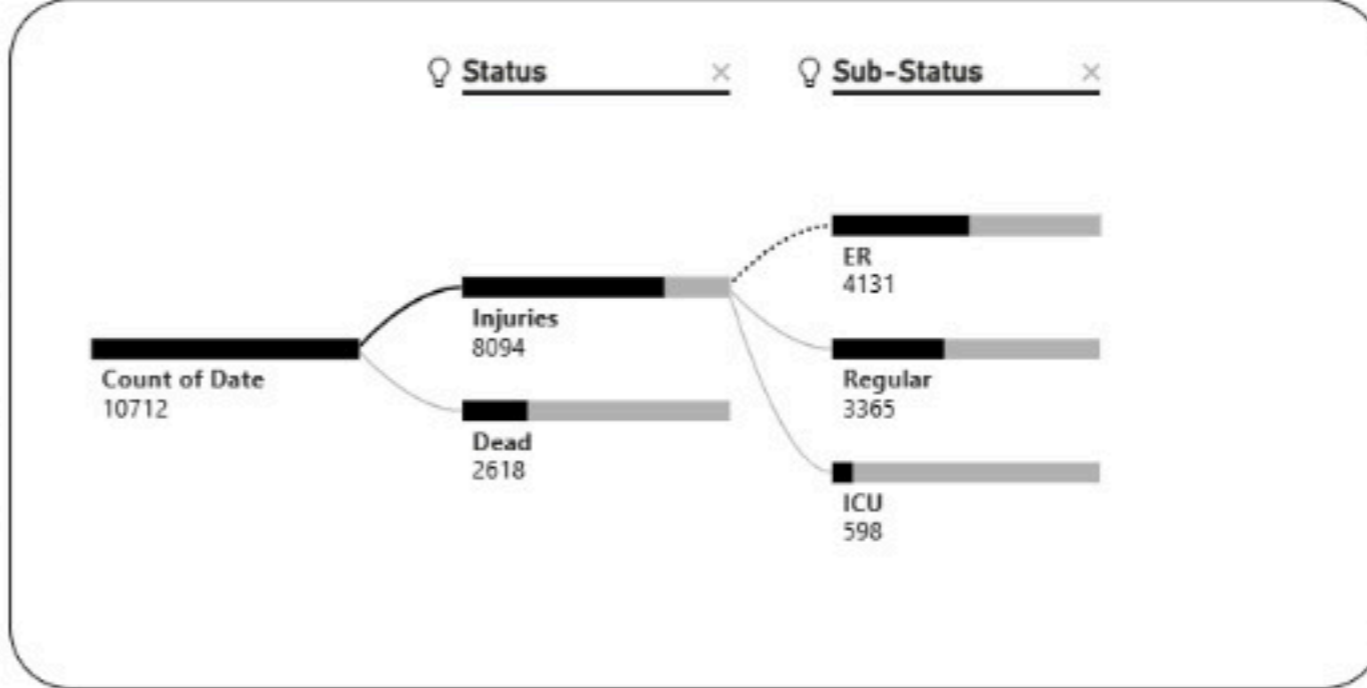

Overview of Israeli War in Lebanon 2026: Deaths and Injuries from 02/03/2026 to 01/05/2026

Date: 3/2/2026 to 5/1/2026

● Injuries ● Dead

Casualties
10712

Injuries
8094

Death
2618

Hospitals

Damaged Hospitals

16

Closed Hospitals

3

Attacks on Health Care Workers

EMS Attacks

131

Total Martyrs

103

Total Injuries

234

EMS Damaged

25

Vehicles Damaged

119

EMS Martyrs

98