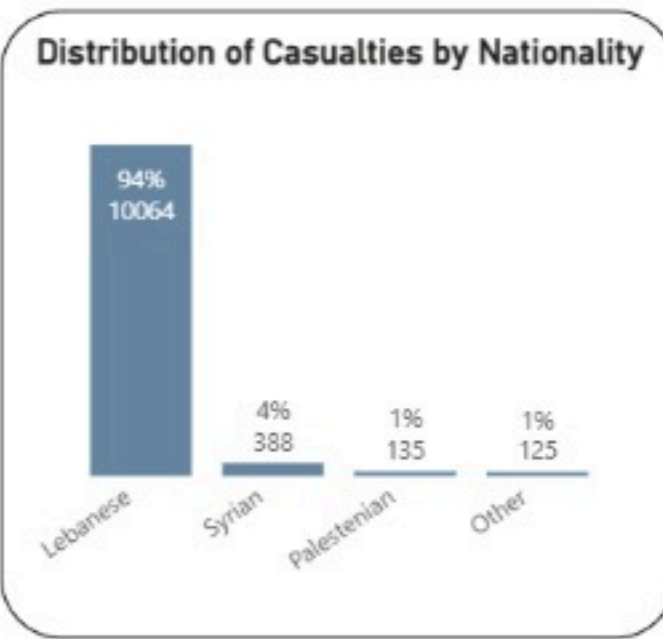

Overview of Israeli War in Lebanon 2026: Deaths and Injuries from 02/03/2026 to 01/05/2026

Date: 3/2/2026 to 5/1/2026

● Injuries ● Dead

Casualties
10712

Injuries
8094

Death
2618

Hospitals

Damaged Hospitals

16

Closed Hospitals

3

Attacks on Health Care Workers

EMS Attacks

131

Total Martyrs

103

Total Injuries

234

EMS Damaged

25

Vehicles Damaged

119

EMS Martyrs

98