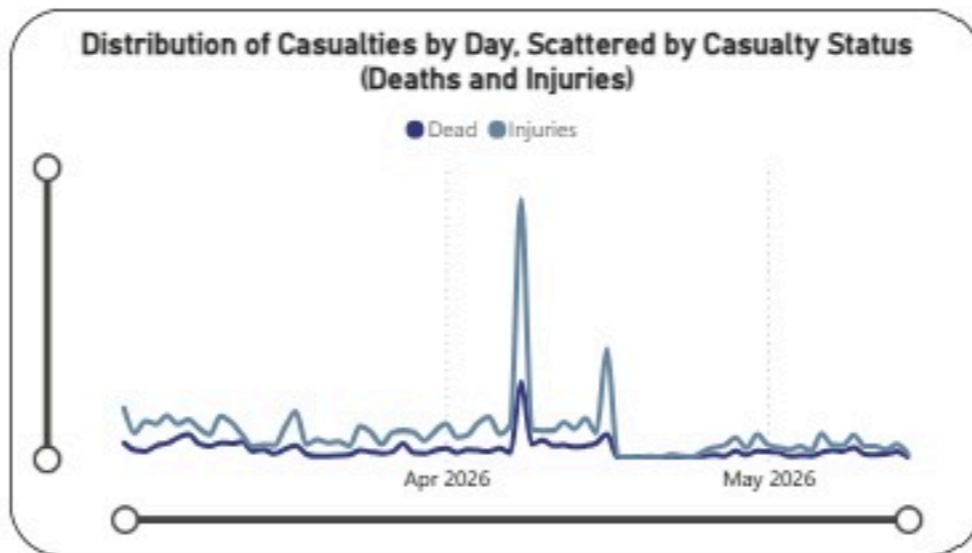

Overview of Israeli War in Lebanon 2026: Deaths and Injuries from 02/03/2026 to 14/05/2026. 2:00 pm

Date: 3/2/2026 5/14/2026

● Injuries ● Dead

Casualties
11852

Injuries
8917

Death
2935

Hospitals

Damaged Hospitals

16

Closed Hospitals

3

Attacks on Health Care Workers

EMS Attacks

143

Total Martyrs

110

Total Injuries

253

EMS Damaged

30

Vehicles Damaged

132

EMS Martyrs

105