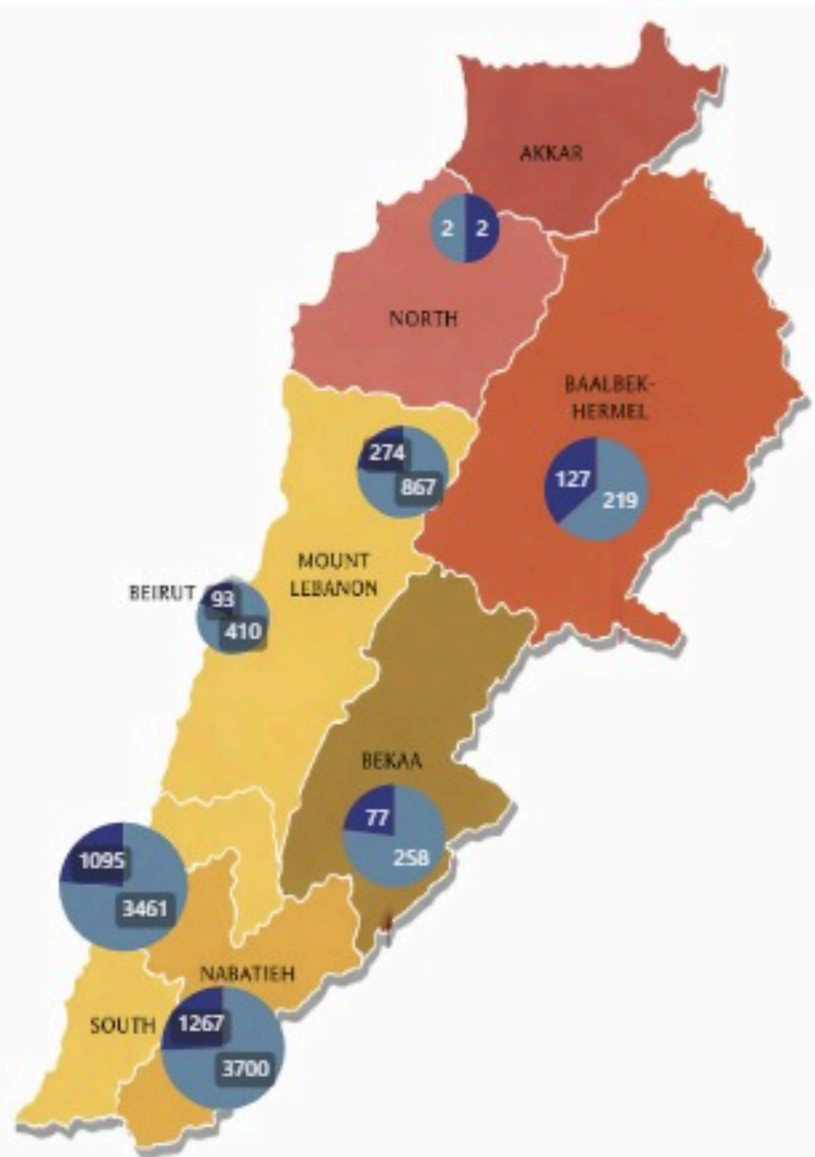

Overview of Israeli War in Lebanon 2026: Deaths and Injuries from 02/03/2026 to 14/05/2026. 2:00 pm

Date: 3/2/2026 5/14/2026

● Injuries ● Dead

Casualties
11852

Injuries
8917

Death
2935

Hospitals

Damaged Hospitals

16

Closed Hospitals

3

Attacks on Health Care Workers

EMS Attacks

143

Total Martyrs

110

Total Injuries

253

EMS Damaged

30

Vehicles Damaged

132

EMS Martyrs

105

60

Deployed Personnel

36