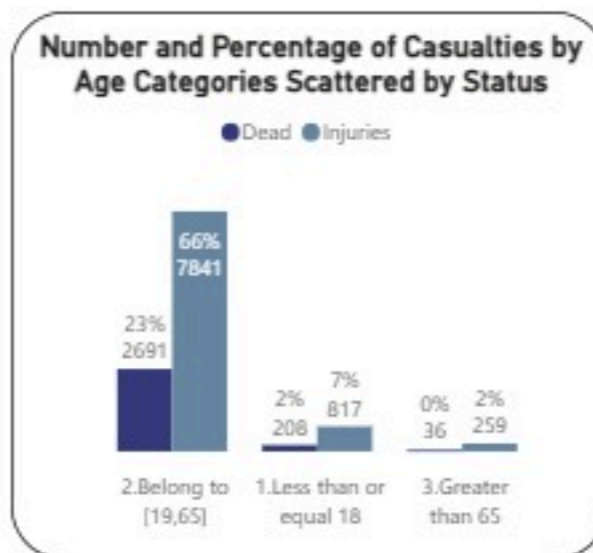

Overview of Israeli War in Lebanon 2026: Deaths and Injuries from 02/03/2026 to 14/05/2026. 2:00 pm

Date: 3/2/2026 5/14/2026

● Injuries ● Dead

Casualties
11852

Injuries
8917

Death
2935

Hospitals

Damaged Hospitals

16

Closed Hospitals

3

Attacks on Health Care Workers

EMS Attacks

143

Total Martyrs

110