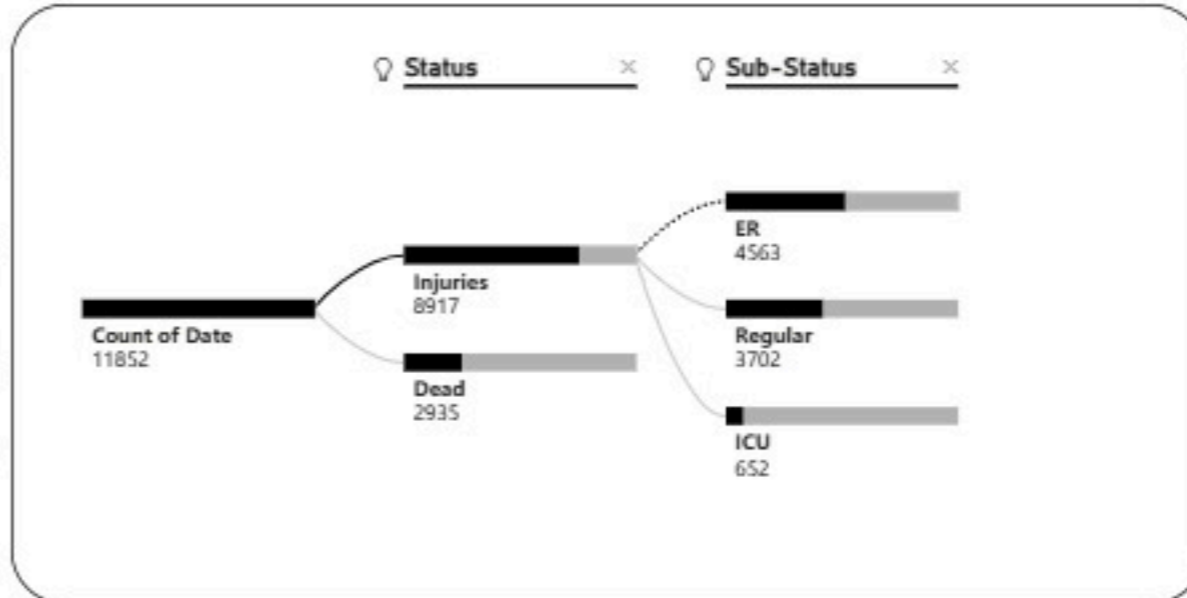

Overview of Israeli War in Lebanon 2026: Deaths and Injuries from 02/03/2026 to 14/05/2026. 2:00 pm

Date: 3/2/2026 5/14/2026

● Injuries ● Dead

Casualties
11852

Injuries
8917

Death
2935

Hospitals

Damaged Hospitals

16

Closed Hospitals

3

Attacks on Health Care Workers

EMS Attacks

143

Total Martyrs

110

Total Injuries

253

EMS Damaged

30

Vehicles Damaged

132

EMS Martyrs

105