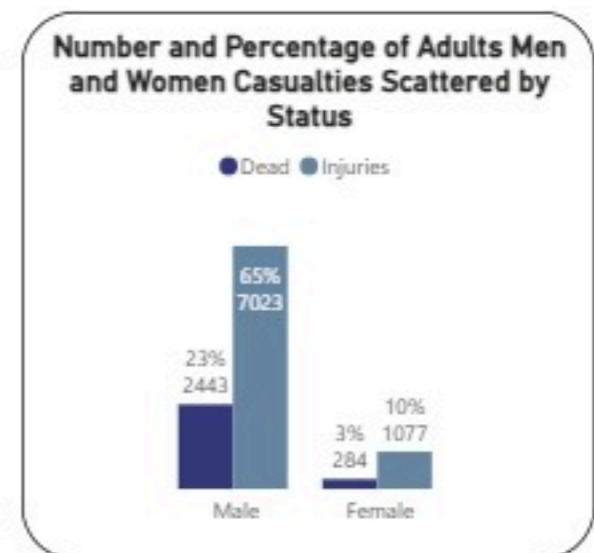

Overview of Israeli War in Lebanon 2026: Deaths and Injuries from 02/03/2026 to 14/05/2026. 2:00 pm

Date: 3/2/2026 5/14/2026

● Injuries ● Dead

Casualties
11852

Injuries
8917

Death
2935

Hospitals

Damaged Hospitals

16

Closed Hospitals

3

Attacks on Health Care Workers

EMS Attacks

143

Total Martyrs

110

Total Injuries

253

EMS Damaged

30

Vehicles Damaged

132

EMS Martyrs

105