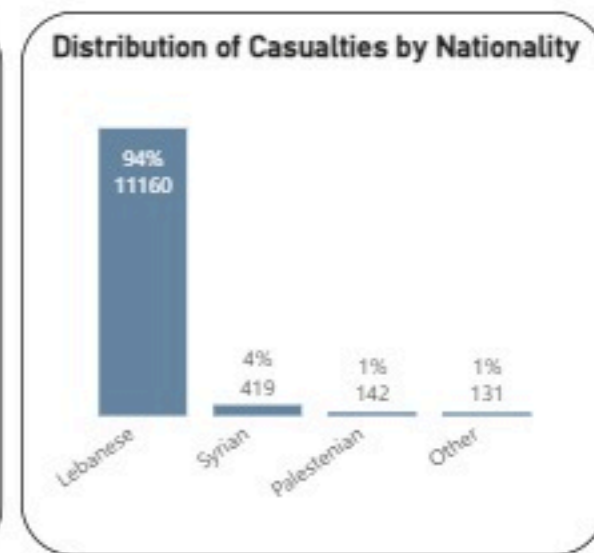

Overview of Israeli War in Lebanon 2026: Deaths and Injuries from 02/03/2026 to 14/05/2026. 2:00 pm

Date: 3/2/2026 5/14/2026

● Injuries ● Dead

Casualties
11852

Injuries
8917

Death
2935

Hospitals

Damaged Hospitals

16

Closed Hospitals

3

Attacks on Health Care Workers

EMS Attacks

143

Total Martyrs

110