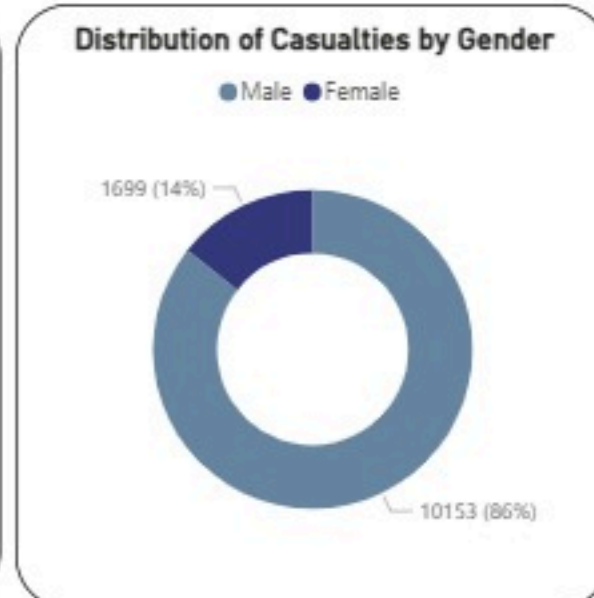

Overview of Israeli War in Lebanon 2026: Deaths and Injuries from 02/03/2026 to 14/05/2026. 2:00 pm

Date: 3/2/2026 5/14/2026

● Injuries ● Dead

Casualties
11852

Injuries
8917

Death
2935

Hospitals

Damaged Hospitals

16

Closed Hospitals

3

Attacks on Health Care Workers

EMS Attacks

143

Total Martyrs

110

Total Injuries

253

EMS Damaged

30

Vehicles Damaged

132

EMS Martyrs

105