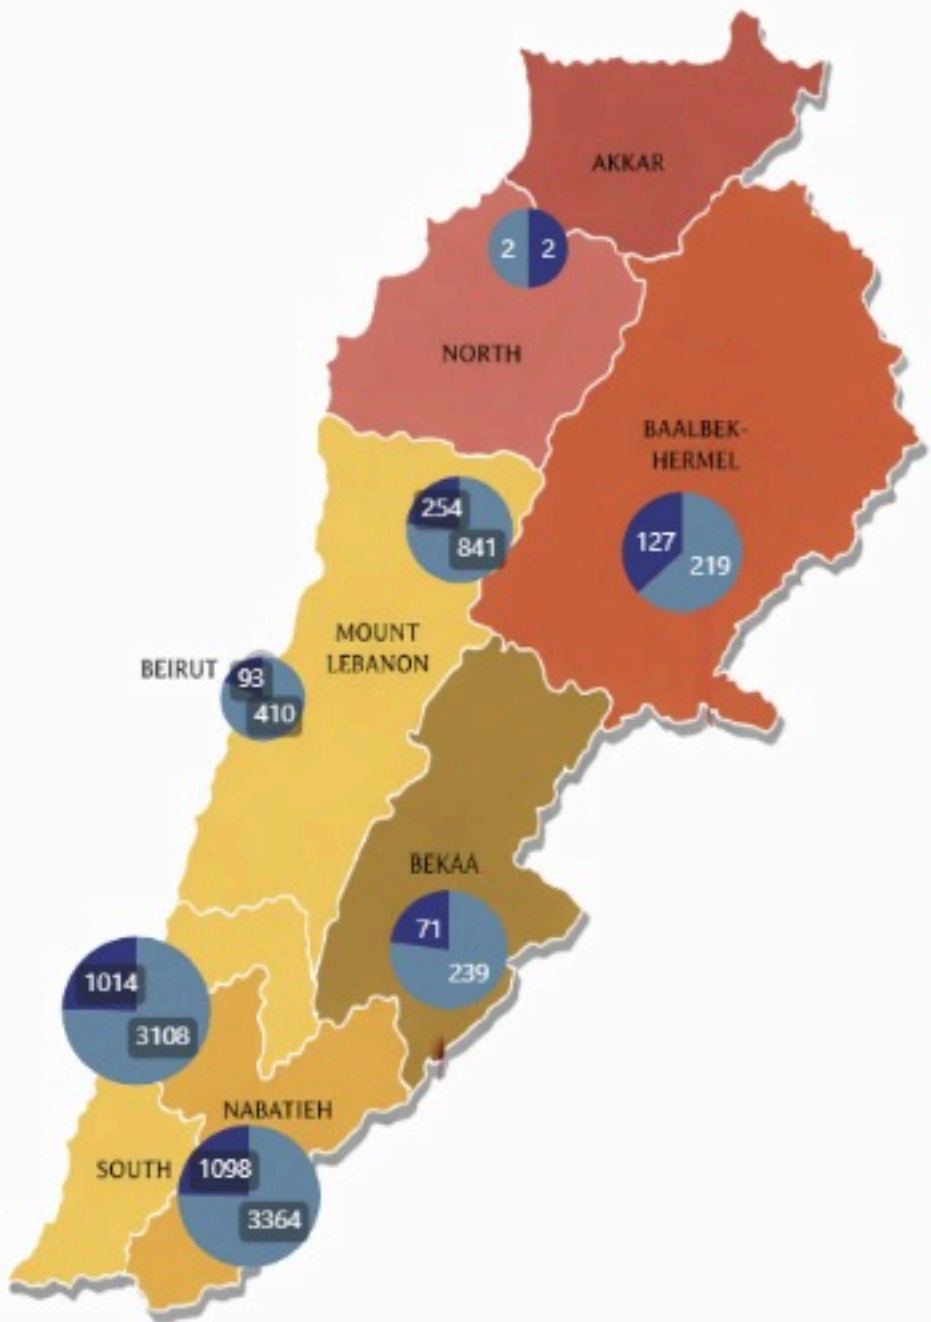

Overview of Israeli War in Lebanon 2026: Deaths and Injuries from 02/03/2026 to 02/05/2026

● Injuries ● Dead

Casualties
10842

Injuries
8183

Death
2659

Hospitals

Damaged Hospitals
16

Closed Hospitals
3

Attacks on Health Care Workers

EMS Attacks: **131**

Total Martyrs: **103**

Total Injuries: **234**

EMS Damaged: **25**

Vehicles Damaged: **119**

EMS Martyrs: **98**

HCW Martyrs: **5**

EMS Injuries: **197**

HCW Injuries: **37**

14 EMT across 21 hospitals

Registered Personnel: **53**

Deployed Personnel: **34**