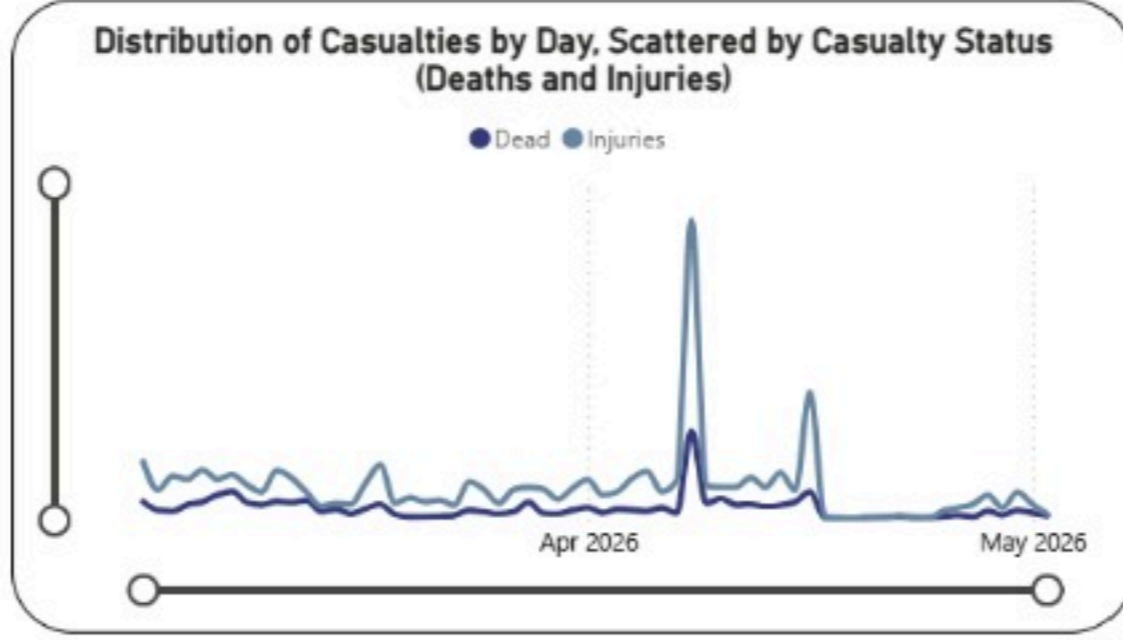

Overview of Israeli War in Lebanon 2026: Deaths and Injuries from 02/03/2026 to 02/05/2026

● Injuries ● Dead

Casualties
10842

Injuries
8183

Death
2659

Hospitals

Damaged Hospitals
16

Closed Hospitals
3

Attacks on Health Care Workers

EMS Attacks: **131**

Total Martyrs: **103**

Total Injuries: **234**

EMS Damaged: **25**

Vehicles Damaged: **119**

EMS Martyrs: **98**

HCW Martyrs: **5**