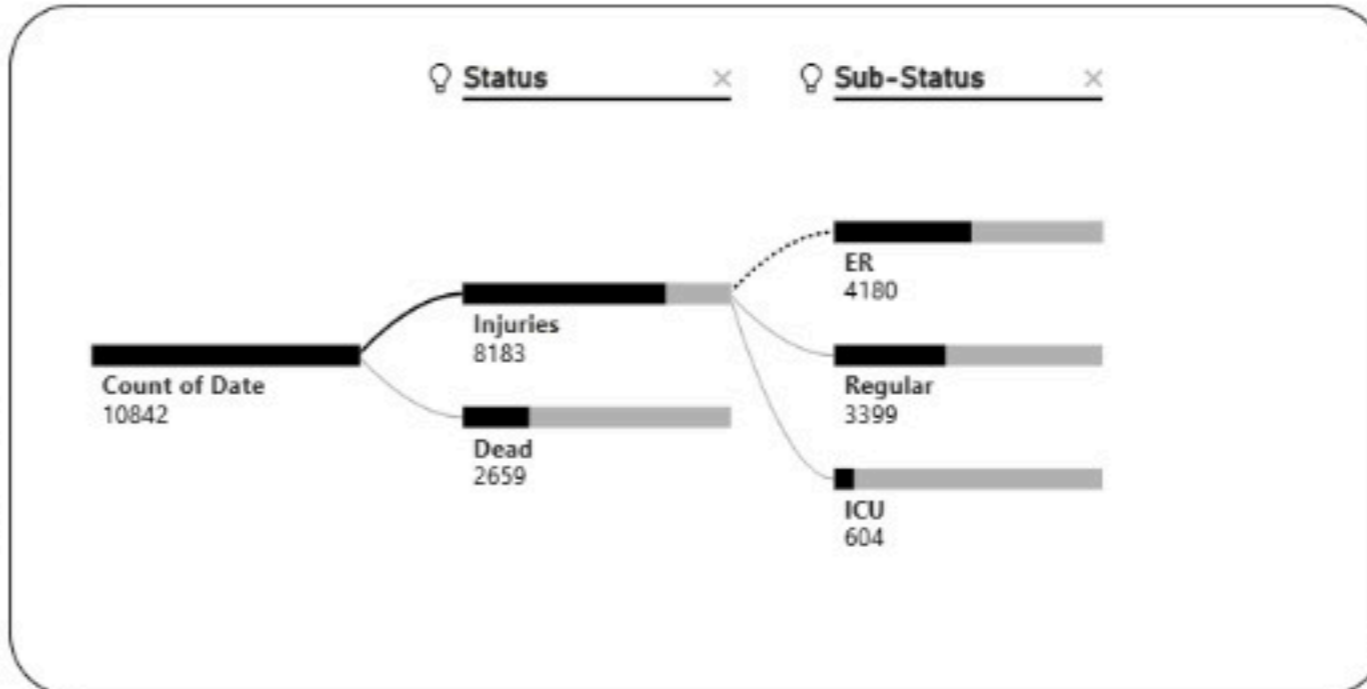

Overview of Israeli War in Lebanon 2026: Deaths and Injuries from 02/03/2026 to 02/05/2026

● Injuries ● Dead

Casualties
10842

Injuries
8183

Death
2659

Hospitals

Damaged Hospitals
16

Closed Hospitals
3

Attacks on Health Care Workers

EMS Attacks: **131**

Total Martyrs: **103**

Total Injuries: **234**

EMS Damaged: **25**

Vehicles Damaged: **119**

EMS Martyrs: **98**

HCW Martyrs: **5**

EMS Injuries: **197**

HCW Injuries: **37**

14 EMT across 21 hospitals

Registered Personnel: **53**

Deployed Personnel: **34**