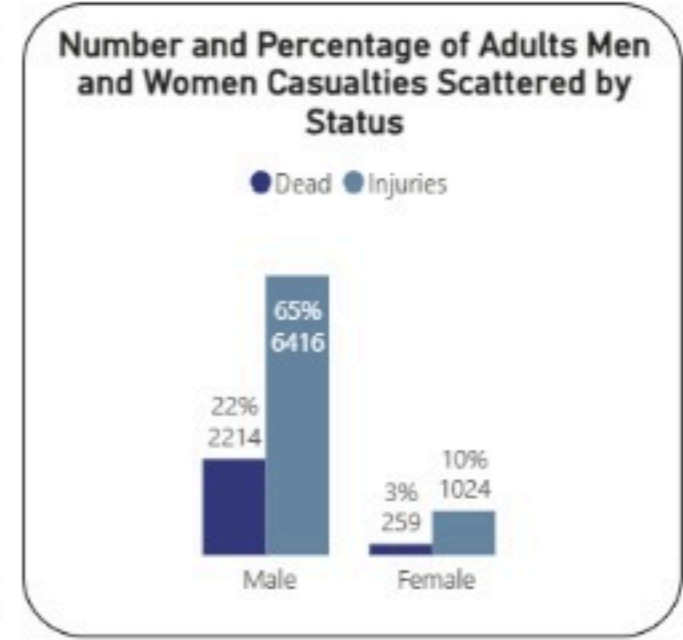

Overview of Israeli War in Lebanon 2026: Deaths and Injuries from 02/03/2026 to 02/05/2026

● Injuries ● Dead

Casualties
10842

Injuries
8183

Death
2659

Hospitals

Damaged Hospitals
16

Closed Hospitals
3

Attacks on Health Care Workers

EMS Attacks: **131**

Total Martyrs: **103**

Total Injuries: **234**

EMS Damaged: **25**

Vehicles Damaged: **119**

EMS Martyrs: **98**

HCW Martyrs: **5**