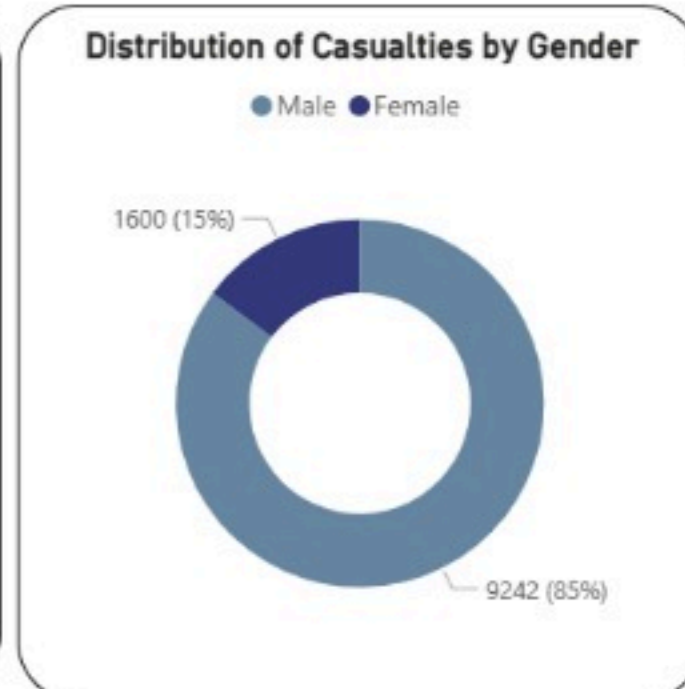

Overview of Israeli War in Lebanon 2026: Deaths and Injuries from 02/03/2026 to 02/05/2026

● Injuries ● Dead

Casualties
10842

Injuries
8183

Death
2659

Hospitals

Damaged Hospitals
16

Closed Hospitals
3

Attacks on Health Care Workers

EMS Attacks: **131**

Total Martyrs: **103**

Total Injuries: **234**

EMS Damaged: **25**

Vehicles Damaged: **119**

EMS Martyrs: **98**

HCW Martyrs: **5**