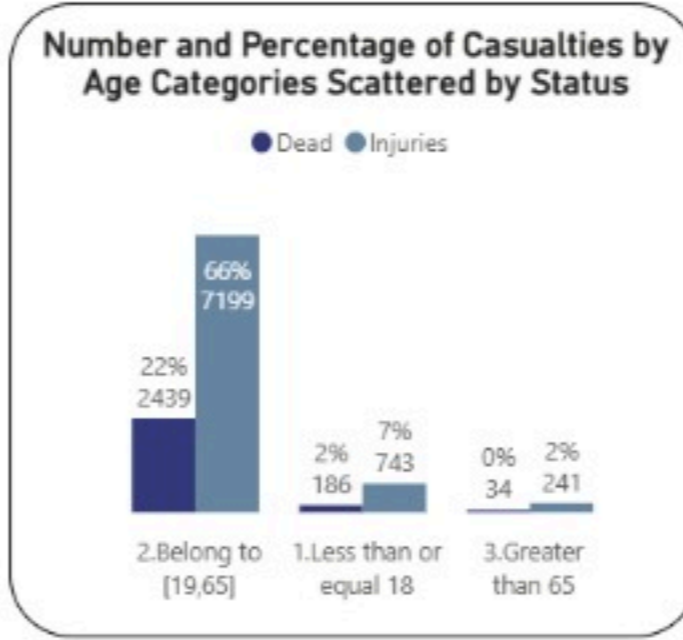

Overview of Israeli War in Lebanon 2026: Deaths and Injuries from 02/03/2026 to 02/05/2026

● Injuries ● Dead

Casualties
10842

Injuries
8183

Death
2659

Hospitals

Damaged Hospitals
16

Closed Hospitals
3

Attacks on Health Care Workers

EMS Attacks: **131**

Total Martyrs: **103**

Total Injuries: **234**

EMS Damaged: **25**

Vehicles Damaged: **119**

EMS Martyrs: **98**

HCW Martyrs: **5**