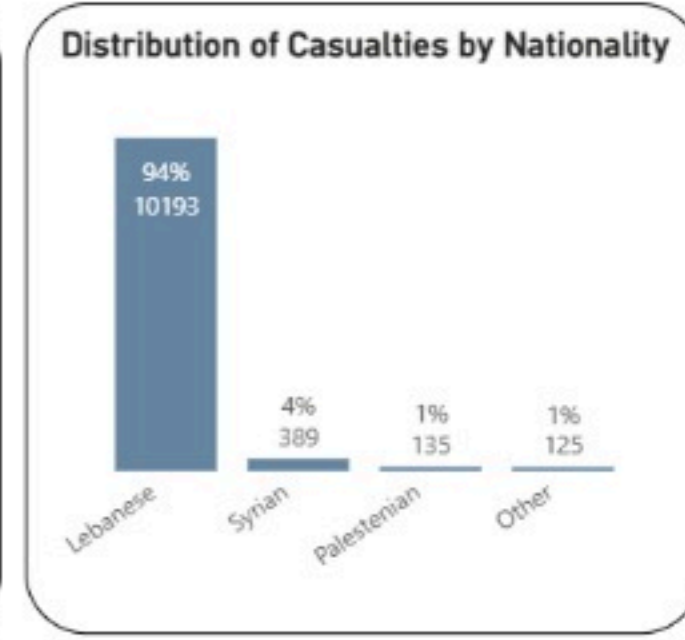

Overview of Israeli War in Lebanon 2026: Deaths and Injuries from 02/03/2026 to 02/05/2026

● Injuries ● Dead

Casualties
10842

Injuries
8183

Death
2659

Hospitals

Damaged Hospitals
16

Closed Hospitals
3

Attacks on Health Care Workers

EMS Attacks: **131**

Total Martyrs: **103**

Total Injuries: **234**

EMS Damaged: **25**

Vehicles Damaged: **119**

EMS Martyrs: **98**

HCW Martyrs: **5**