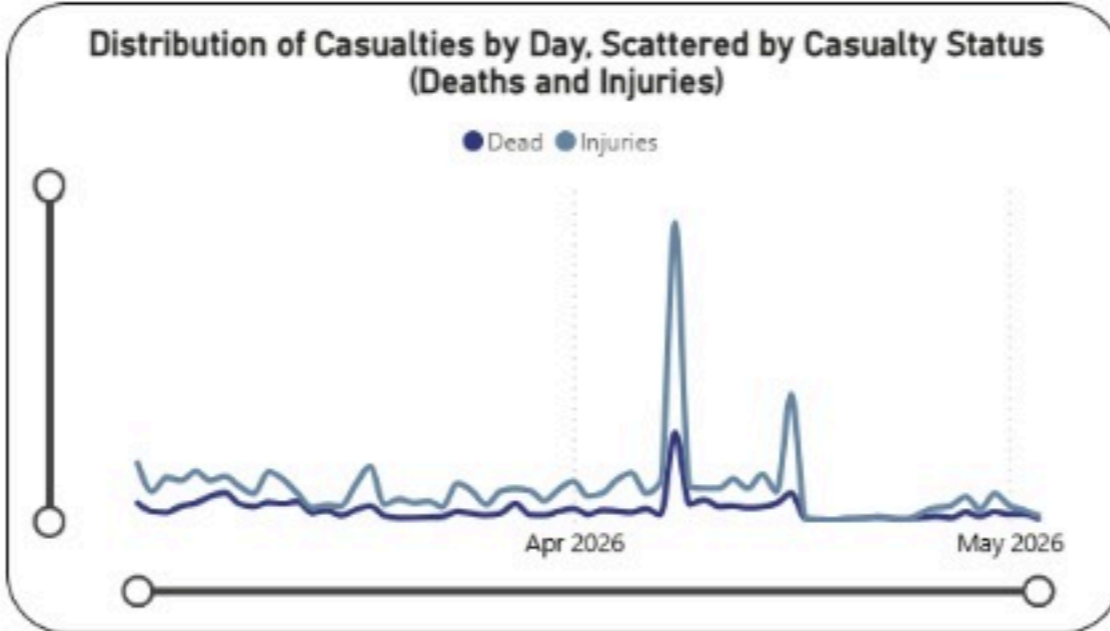

Overview of Israeli War in Lebanon 2026: Deaths and Injuries from 02/03/2026 to 03/05/2026

Date: 3/2/2026 to 5/3/2026

● Injuries ● Dead

Casualties
10908

Injuries
8229

Death
2679

Hospitals

Damaged Hospitals

16

Closed Hospitals

3

Attacks on Health Care Workers

EMS Attacks

132

Total Martyrs

103

Total Injuries

238

EMS Damaged

25

Vehicles Damaged

119

EMS Martyrs

98