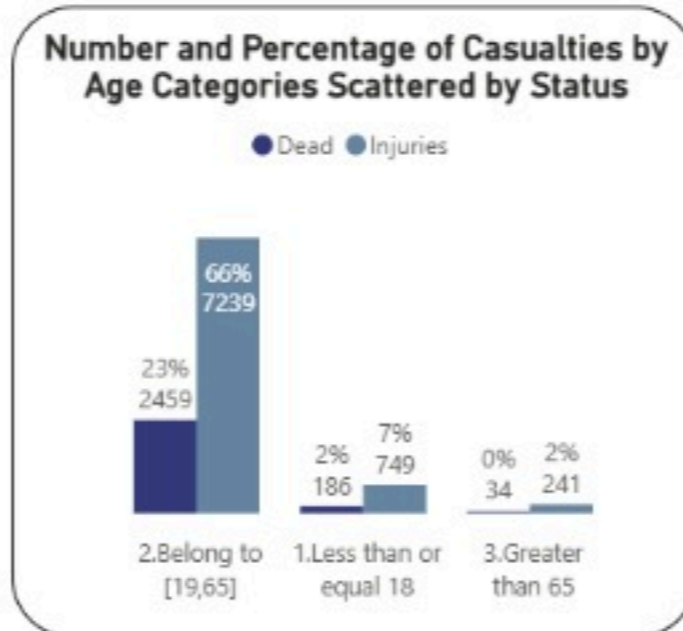

Overview of Israeli War in Lebanon 2026: Deaths and Injuries from 02/03/2026 to 03/05/2026

Date: 3/2/2026 to 5/3/2026

● Injuries ● Dead

Casualties
10908

Injuries
8229

Death
2679

Hospitals

Damaged Hospitals

16

Closed Hospitals

3

Attacks on Health Care Workers

EMS Attacks

132

Total Martyrs

103