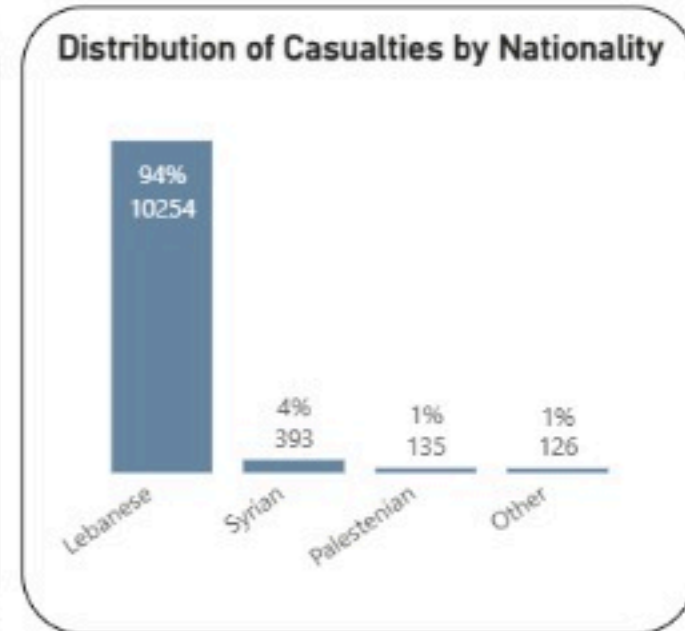

Overview of Israeli War in Lebanon 2026: Deaths and Injuries from 02/03/2026 to 03/05/2026

Date: 3/2/2026 to 5/3/2026

● Injuries ● Dead

Casualties
10908

Injuries
8229

Death
2679

Hospitals

Damaged Hospitals

16

Closed Hospitals

3

Attacks on Health Care Workers

EMS Attacks

132

Total Martyrs

103

Total Injuries

238

EMS Damaged

25

Vehicles Damaged

119

EMS Martyrs

98