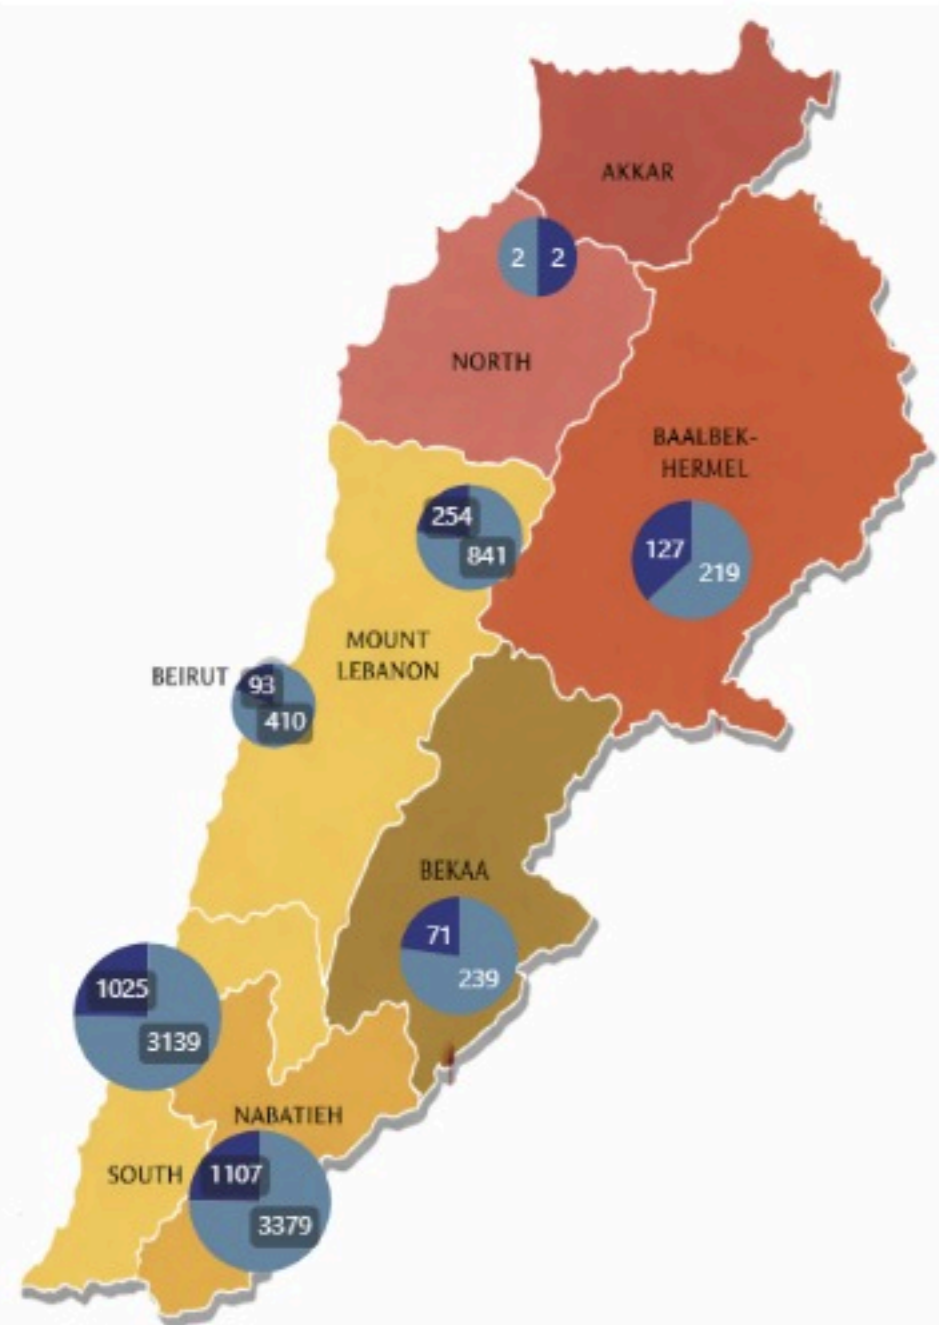

Overview of Israeli War in Lebanon 2026: Deaths and Injuries from 02/03/2026 to 03/05/2026

Date: 3/2/2026 to 5/3/2026

● Injuries ● Dead

Casualties
10908

Injuries
8229

Death
2679

Hospitals

Damaged Hospitals

16

Closed Hospitals

3

Attacks on Health Care Workers

EMS Attacks

132

Total Martyrs

103

Total Injuries

238

EMS Damaged

25

Vehicles Damaged

119

EMS Martyrs

98

53

Deployed Personnel

34