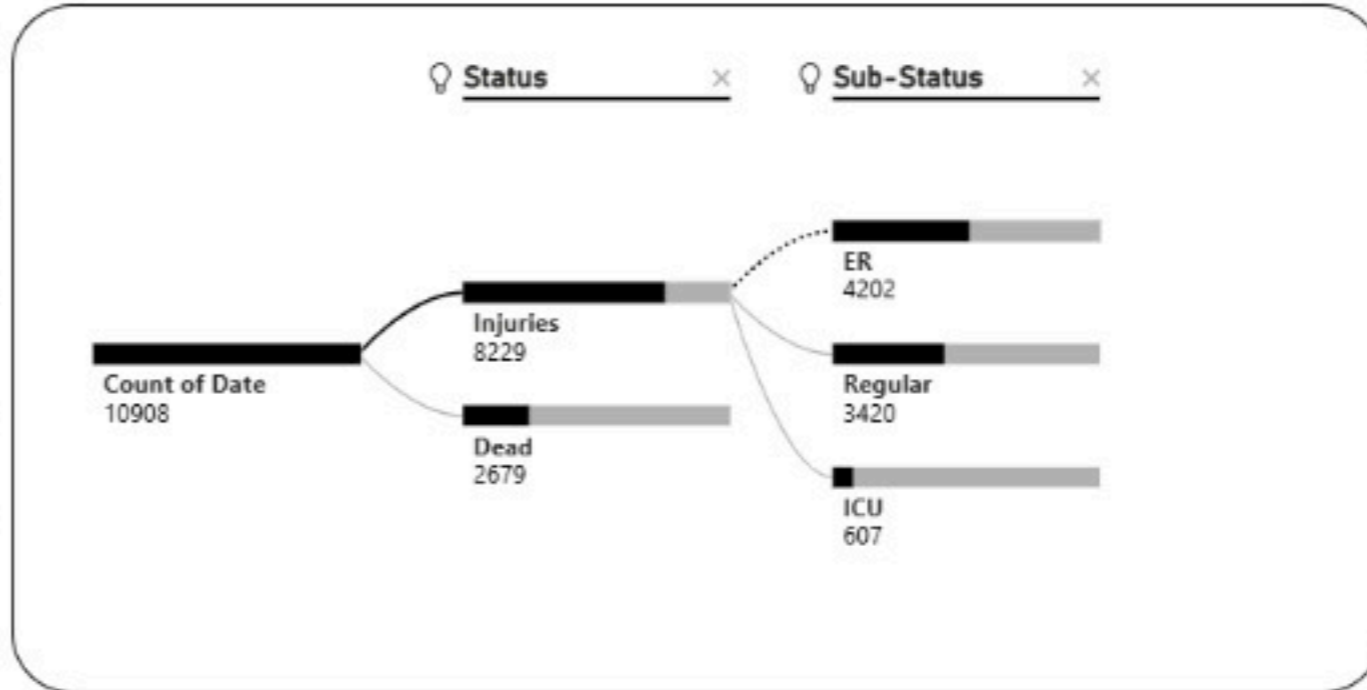

Overview of Israeli War in Lebanon 2026: Deaths and Injuries from 02/03/2026 to 03/05/2026

Date: 3/2/2026 to 5/3/2026

● Injuries ● Dead

Casualties
10908

Injuries
8229

Death
2679

Hospitals

Damaged Hospitals

16

Closed Hospitals

3

Attacks on Health Care Workers

EMS Attacks

132

Total Martyrs

103

Total Injuries

238

EMS Damaged

25

Vehicles Damaged

119

EMS Martyrs

98