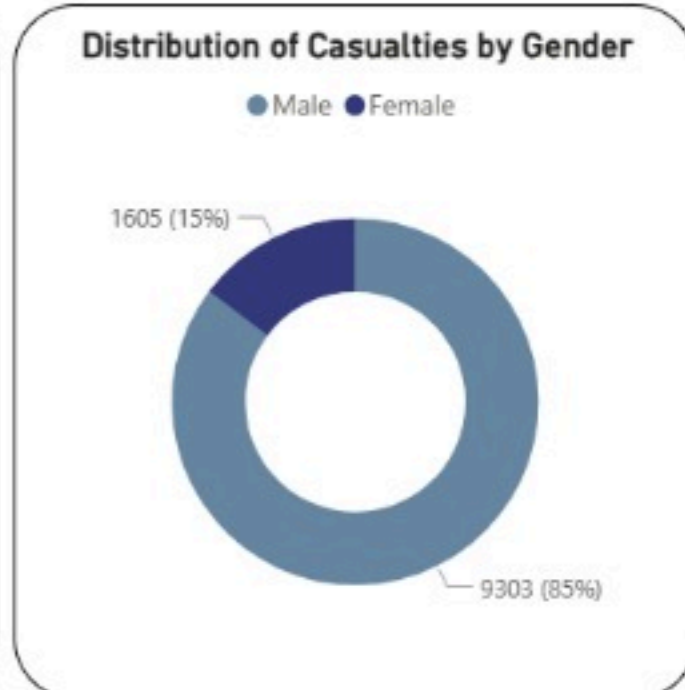

Overview of Israeli War in Lebanon 2026: Deaths and Injuries from 02/03/2026 to 03/05/2026

Date: 3/2/2026 to 5/3/2026

● Injuries ● Dead

Casualties
10908

Injuries
8229

Death
2679

Hospitals

Damaged Hospitals

16

Closed Hospitals

3

Attacks on Health Care Workers

EMS Attacks

132

Total Martyrs

103

Total Injuries

238

EMS Damaged

25

Vehicles Damaged

119

EMS Martyrs

98