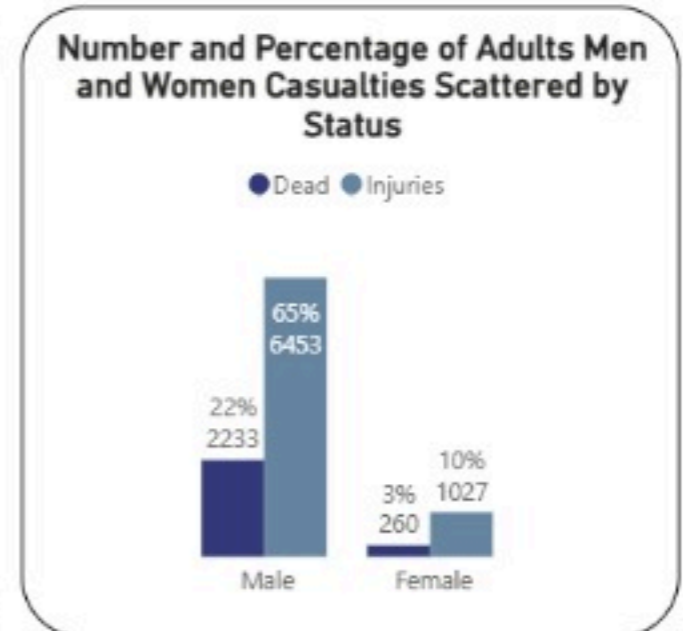

Overview of Israeli War in Lebanon 2026: Deaths and Injuries from 02/03/2026 to 03/05/2026

Date: 3/2/2026 to 5/3/2026

● Injuries ● Dead

Casualties
10908

Injuries
8229

Death
2679

Hospitals

Damaged Hospitals

16

Closed Hospitals

3

Attacks on Health Care Workers

EMS Attacks

132

Total Martyrs

103

Total Injuries

238

EMS Damaged

25

Vehicles Damaged

119

EMS Martyrs

98