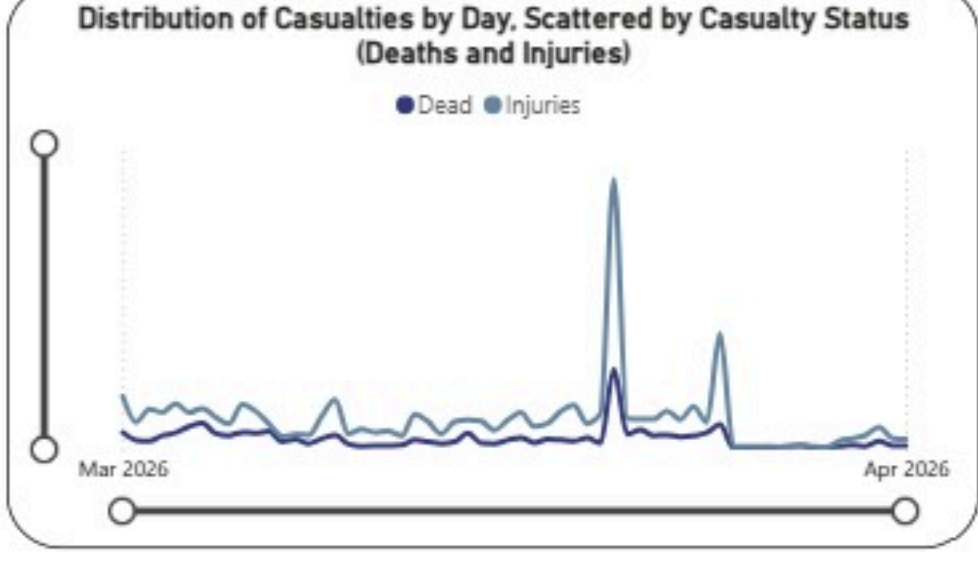

Overview of Israeli War in Lebanon 2026: Deaths and Injuries from 02/03/2026 to 30/04/2026

Date: 3/2/2026 to 4/30/2026

● Injuries ● Dead

Casualties
10606

Injuries
8020

Death
2586

Hospitals

Damaged Hospitals

16

Closed Hospitals

3

Attacks on Health Care Workers

EMS Attacks

131

Total Martyrs

103

Total Injuries

234

EMS Damaged

25

Vehicles Damaged

119

EMS Martyrs

98