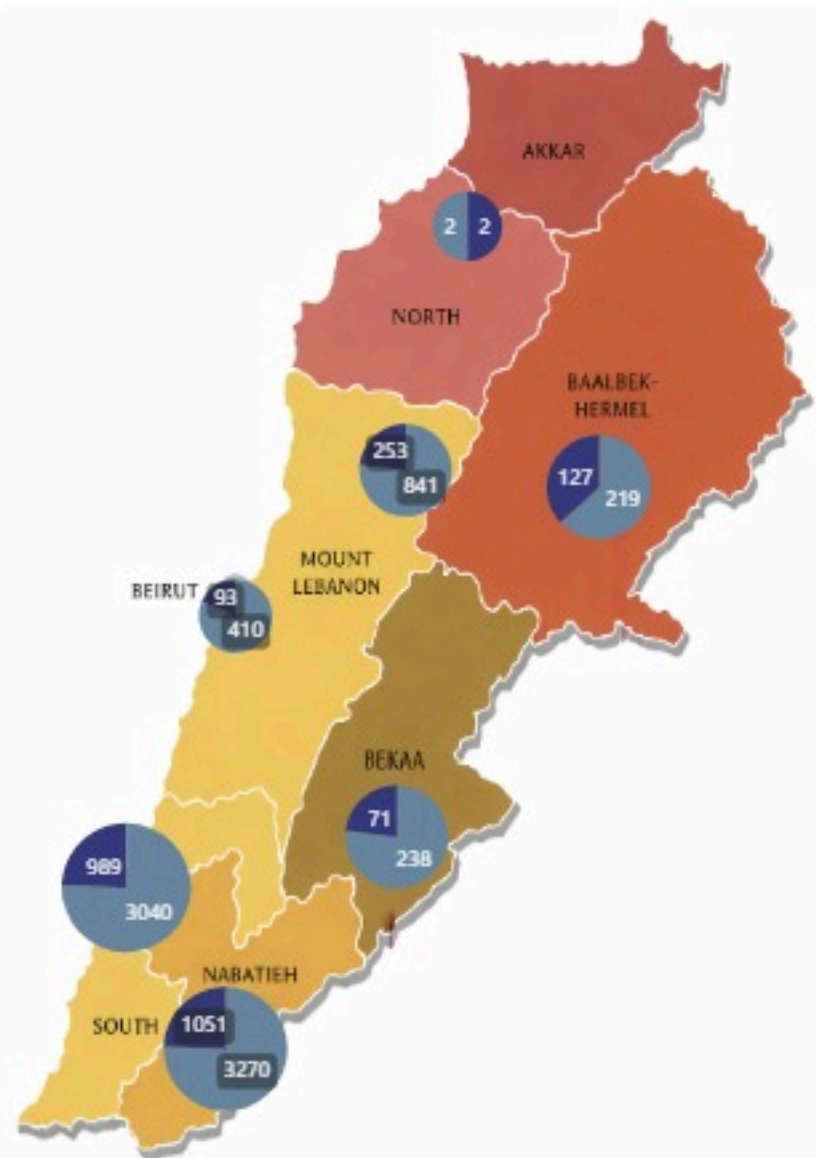

Overview of Israeli War in Lebanon 2026: Deaths and Injuries from 02/03/2026 to 30/04/2026

Date: 3/2/2026 to 4/30/2026

● Injuries ● Dead

Casualties
10606

Injuries
8020

Death
2586

Hospitals

Damaged Hospitals

16

Closed Hospitals

3

Attacks on Health Care Workers

EMS Attacks

131

Total Martyrs

103

Total Injuries

234

EMS Damaged

25

Vehicles Damaged

119

EMS Martyrs

98

HCW Martyrs

5

EMS Injuries

197

HCW Injuries

37

13 EMT across 21 hospitals

Registered Personnel