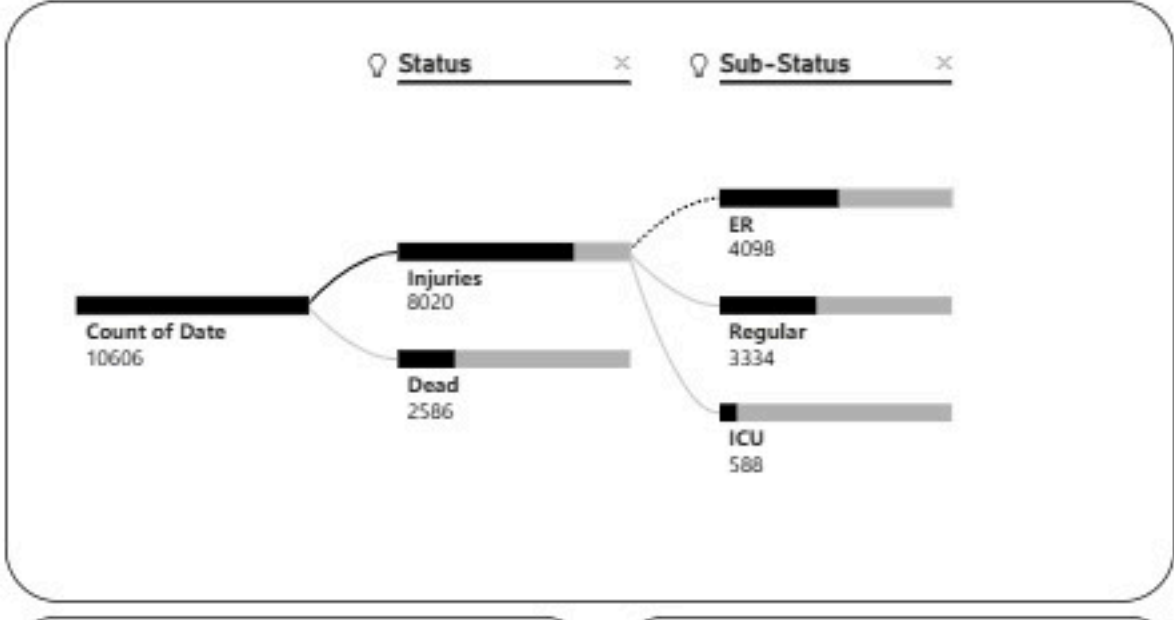

Overview of Israeli War in Lebanon 2026: Deaths and Injuries from 02/03/2026 to 30/04/2026

Date: 3/2/2026 to 4/30/2026

● Injuries ● Dead

Casualties
10606

Injuries
8020

Death
2586

Hospitals

Damaged Hospitals

16

Closed Hospitals

3

Attacks on Health Care Workers

EMS Attacks

131

Total Martyrs

103

Total Injuries

234

EMS Damaged

25

Vehicles Damaged

119

EMS Martyrs

98