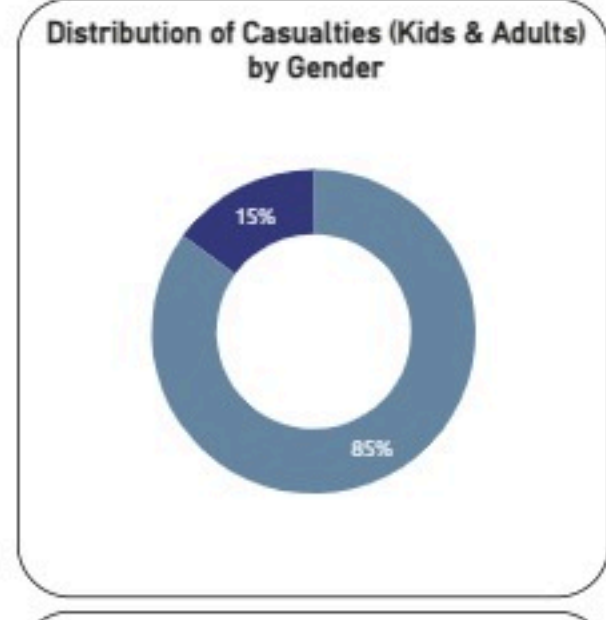

Overview of Israeli War in Lebanon 2026: Deaths and Injuries from 02/03/2026 to 30/04/2026

Date: 3/2/2026 to 4/30/2026

● Injuries ● Dead

Casualties
10606

Injuries
8020

Death
2586

Hospitals

Damaged Hospitals

16

Closed Hospitals

3

Attacks on Health Care Workers

EMS Attacks

131

Total Martyrs

103