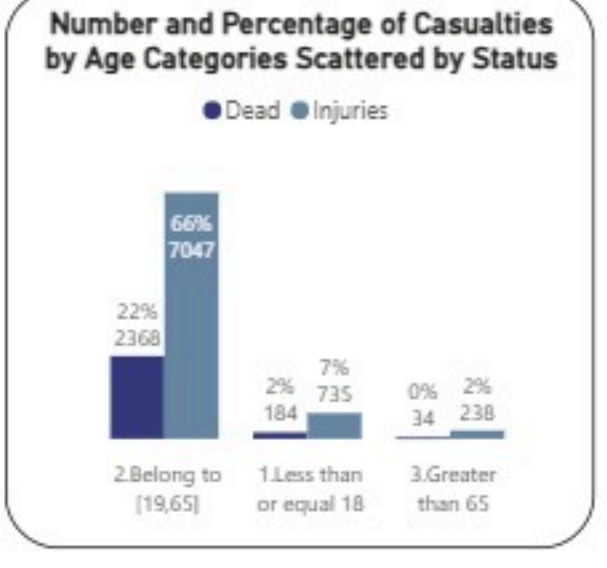

Overview of Israeli War in Lebanon 2026: Deaths and Injuries from 02/03/2026 to 30/04/2026

Date: 3/2/2026 to 4/30/2026

● Injuries ● Dead

Casualties
10606

Injuries
8020

Death
2586

Hospitals

Damaged Hospitals

16

Closed Hospitals

3

Attacks on Health Care Workers

EMS Attacks

131

Total Martyrs

103