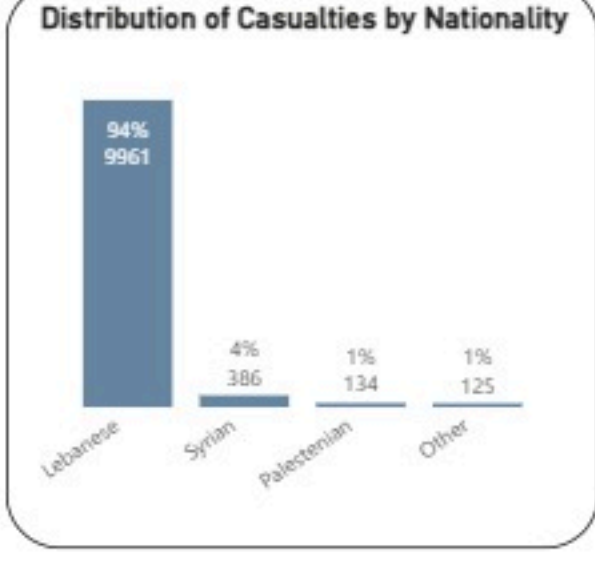

Overview of Israeli War in Lebanon 2026: Deaths and Injuries from 02/03/2026 to 30/04/2026

Date: 3/2/2026 to 4/30/2026

● Injuries ● Dead

Casualties
10606

Injuries
8020

Death
2586

Hospitals

Damaged Hospitals

16

Closed Hospitals

3

Attacks on Health Care Workers

EMS Attacks

131

Total Martyrs

103

Total Injuries

234

EMS Damaged

25

Vehicles Damaged

119

EMS Martyrs

98