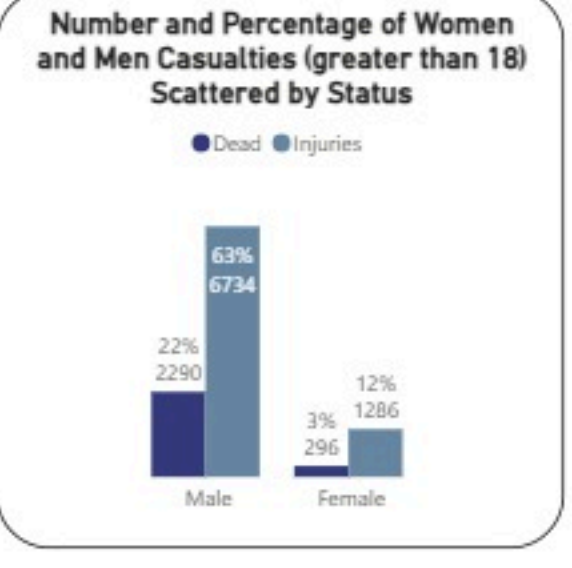

Overview of Israeli War in Lebanon 2026: Deaths and Injuries from 02/03/2026 to 30/04/2026

Date: 3/2/2026 to 4/30/2026

● Injuries ● Dead

Casualties
10606

Injuries
8020

Death
2586

Hospitals

Damaged Hospitals

16

Closed Hospitals

3

Attacks on Health Care Workers

EMS Attacks

131

Total Martyrs

103

Total Injuries

234

EMS Damaged

25

Vehicles Damaged

119

EMS Martyrs

98