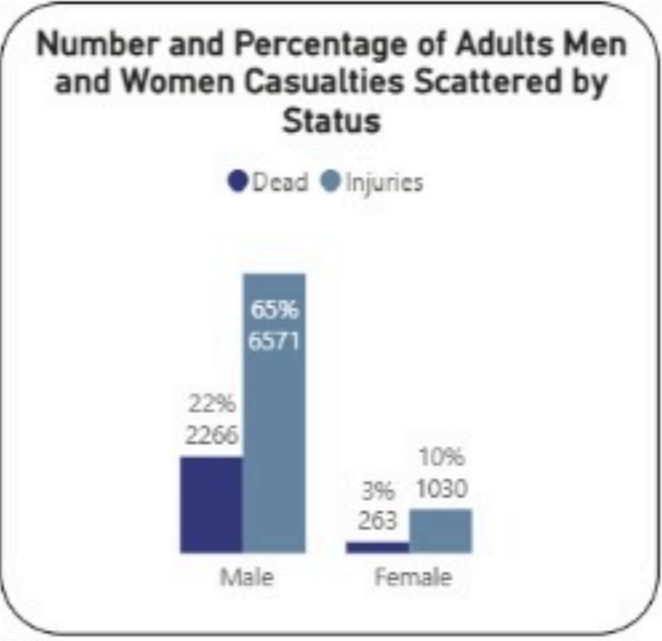

Overview of Israeli War in Lebanon 2026: Deaths and Injuries from 02/03/2026 to 06/05/2026

Date: 3/2/2026 to 5/6/2026

● Injuries ● Dead

Casualties
11068

Injuries
8353

Death
2715

Hospitals

Damaged Hospitals: **16**

Closed Hospitals: **3**

Attacks on Health Care Workers

| | | |
|------------------------------|---------------------------|----------------------------|
| EMS Attacks: 133 | Total Martyrs: 103 | Total Injuries: 241 |
| EMS Damaged: 26 | EMS Martyrs: 98 | EMS Injuries: 203 |
| Vehicles Damaged: 121 | HCW Martyrs: 5 | HCW Injuries: 37 |