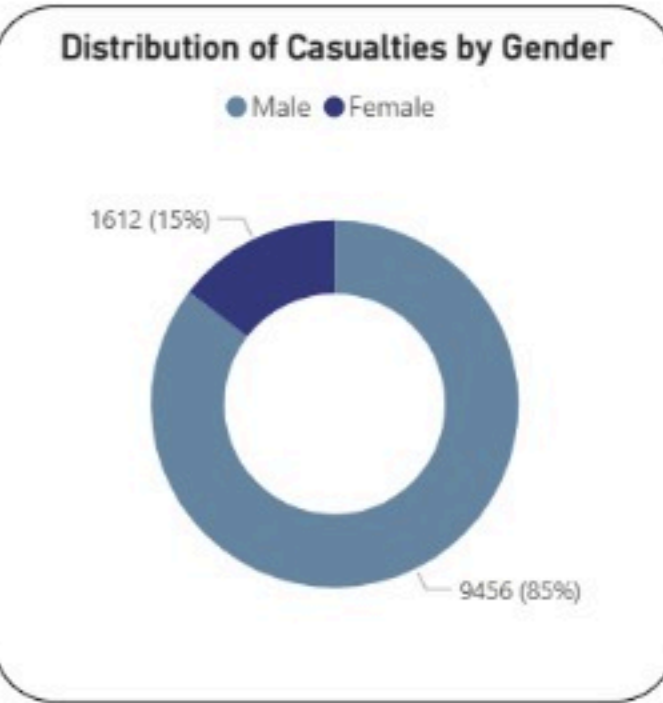

Overview of Israeli War in Lebanon 2026: Deaths and Injuries from 02/03/2026 to 06/05/2026

Date: 3/2/2026 to 5/6/2026

● Injuries ● Dead

Casualties
11068

Injuries
8353

Death
2715

Hospitals

Damaged Hospitals: **16**

Closed Hospitals: **3**

Attacks on Health Care Workers

| | | |
|------------------------------|---------------------------|----------------------------|
| EMS Attacks: 133 | Total Martyrs: 103 | Total Injuries: 241 |
| EMS Damaged: 26 | EMS Martyrs: 98 | EMS Injuries: 203 |
| Vehicles Damaged: 121 | HCW Martyrs: 5 | HCW Injuries: 37 |