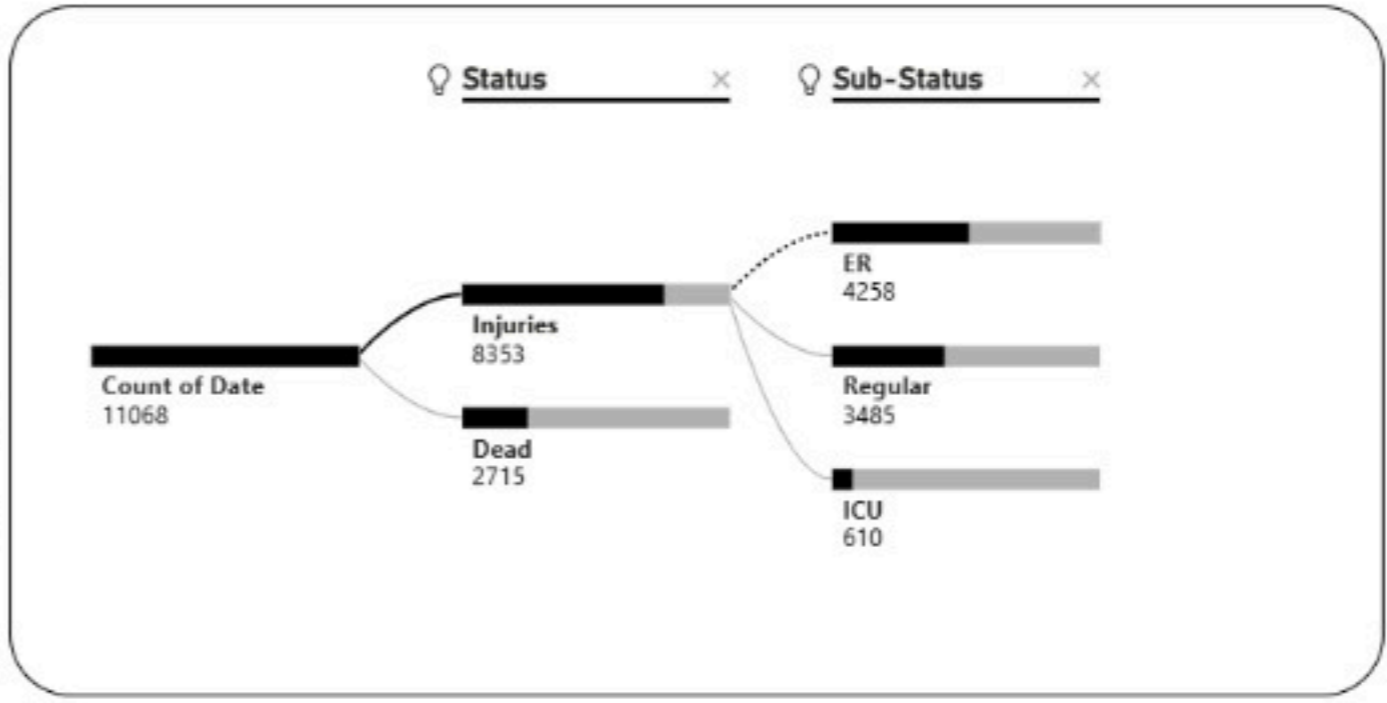

Overview of Israeli War in Lebanon 2026: Deaths and Injuries from 02/03/2026 to 06/05/2026

Date: 3/2/2026 to 5/6/2026

● Injuries ● Dead

Casualties
11068

Injuries
8353

Death
2715

Hospitals

Damaged Hospitals: **16**

Closed Hospitals: **3**

Attacks on Health Care Workers

| | | |
|------------------------------|---------------------------|----------------------------|
| EMS Attacks: 133 | Total Martyrs: 103 | Total Injuries: 241 |
| EMS Damaged: 26 | EMS Martyrs: 98 | EMS Injuries: 203 |
| Vehicles Damaged: 121 | HCW Martyrs: 5 | HCW Injuries: 37 |

14 EMT across 21 hospitals

Registered Personnel: **53**

Deployed Personnel: **34**