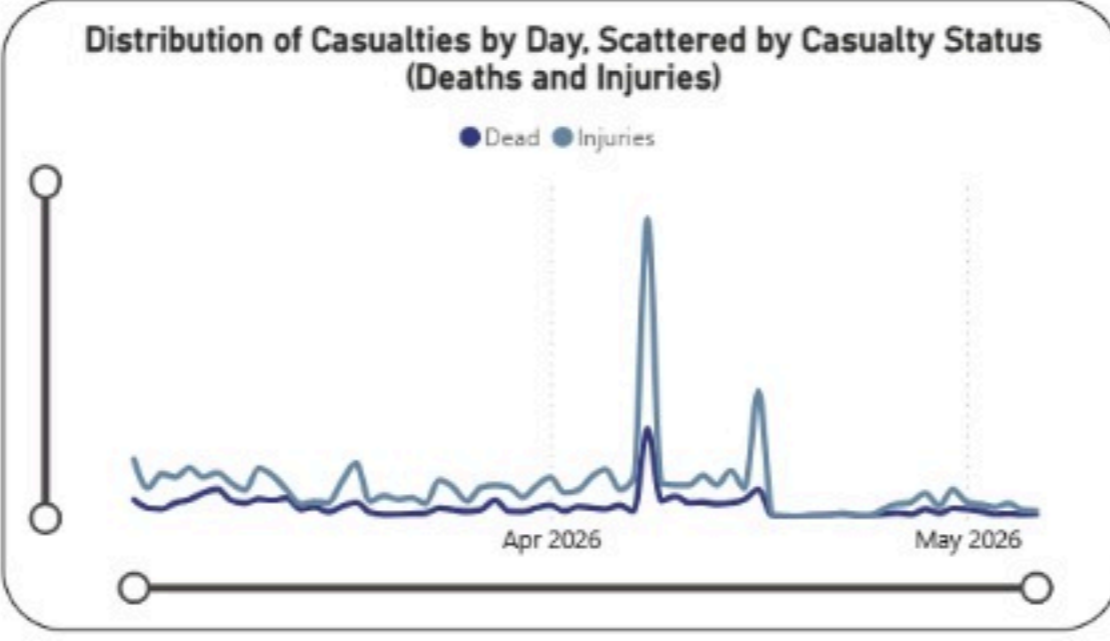

Overview of Israeli War in Lebanon 2026: Deaths and Injuries from 02/03/2026 to 06/05/2026

Date: 3/2/2026 to 5/6/2026

● Injuries ● Dead

Casualties
11068

Injuries
8353

Death
2715

Hospitals

Damaged Hospitals: **16**

Closed Hospitals: **3**

Attacks on Health Care Workers

| | | |
|------------------------------|---------------------------|----------------------------|
| EMS Attacks: 133 | Total Martyrs: 103 | Total Injuries: 241 |
| EMS Damaged: 26 | EMS Martyrs: 98 | EMS Injuries: 203 |
| Vehicles Damaged: 121 | HCW Martyrs: 5 | HCW Injuries: 37 |