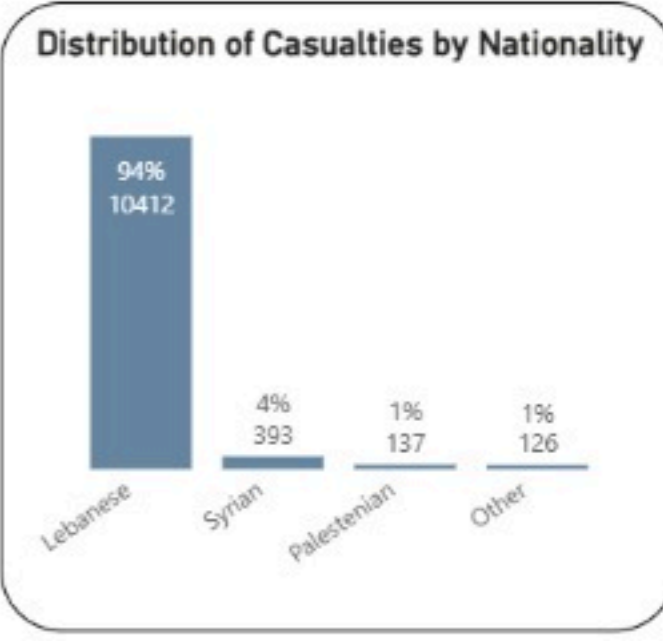

Overview of Israeli War in Lebanon 2026: Deaths and Injuries from 02/03/2026 to 06/05/2026

Date: 3/2/2026 to 5/6/2026

● Injuries ● Dead

Casualties
11068

Injuries
8353

Death
2715

Hospitals

Damaged Hospitals: **16**

Closed Hospitals: **3**

Attacks on Health Care Workers

| | | |
|------------------------------|---------------------------|----------------------------|
| EMS Attacks: 133 | Total Martyrs: 103 | Total Injuries: 241 |
| EMS Damaged: 26 | EMS Martyrs: 98 | EMS Injuries: 203 |
| Vehicles Damaged: 121 | HCW Martyrs: 5 | HCW Injuries: 37 |