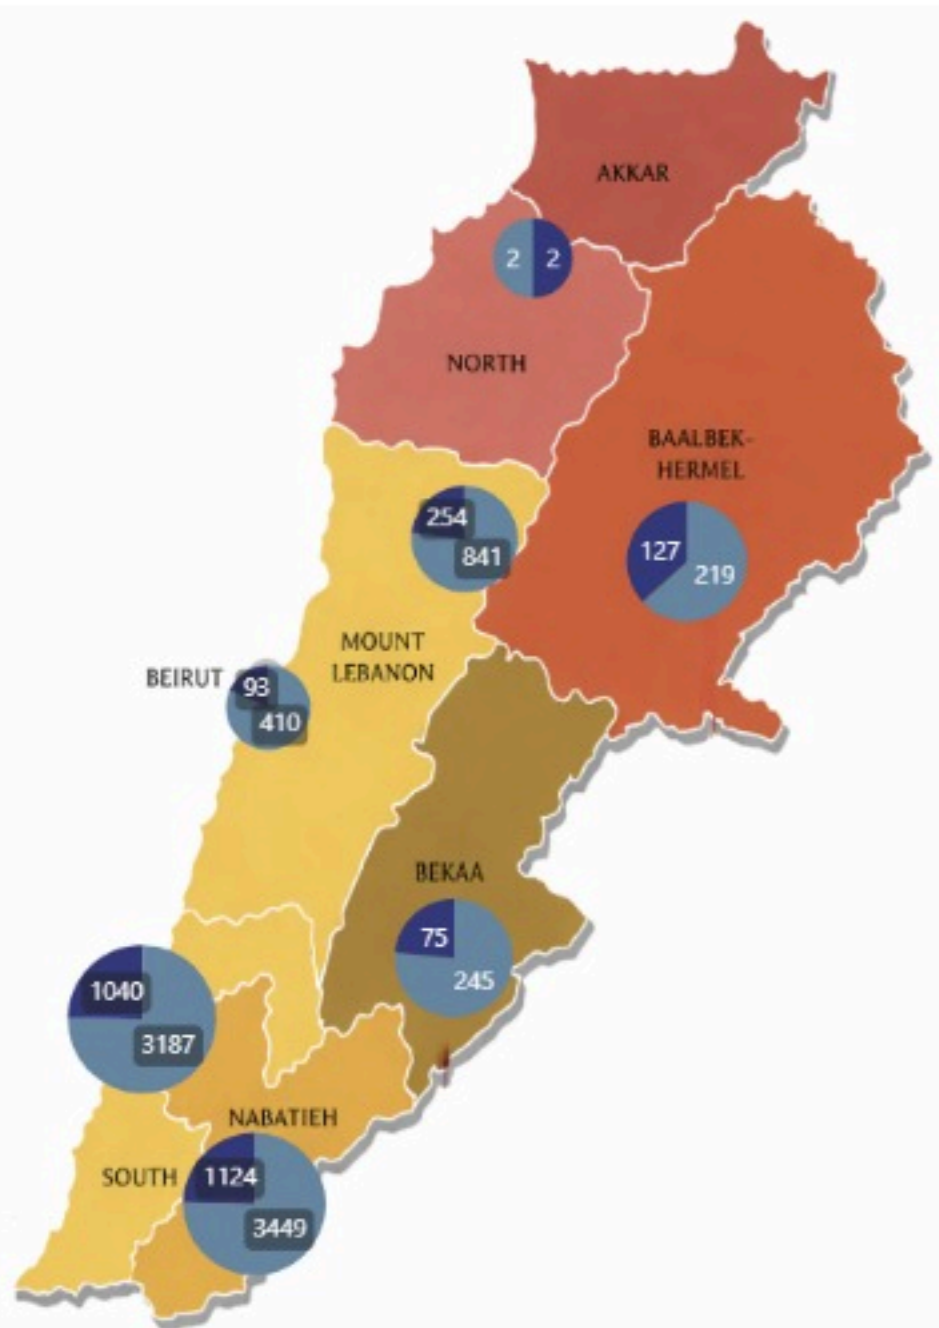

Overview of Israeli War in Lebanon 2026: Deaths and Injuries from 02/03/2026 to 06/05/2026

Date: 3/2/2026 to 5/6/2026

● Injuries ● Dead

Casualties
11068

Injuries
8353

Death
2715

Hospitals

Damaged Hospitals: **16**

Closed Hospitals: **3**

Attacks on Health Care Workers

| | | |
|------------------------------|---------------------------|----------------------------|
| EMS Attacks: 133 | Total Martyrs: 103 | Total Injuries: 241 |
| EMS Damaged: 26 | EMS Martyrs: 98 | EMS Injuries: 203 |
| Vehicles Damaged: 121 | HCW Martyrs: 5 | HCW Injuries: 37 |

14 EMT across 21 hospitals

Registered Personnel: **53**

Deployed Personnel: **34**