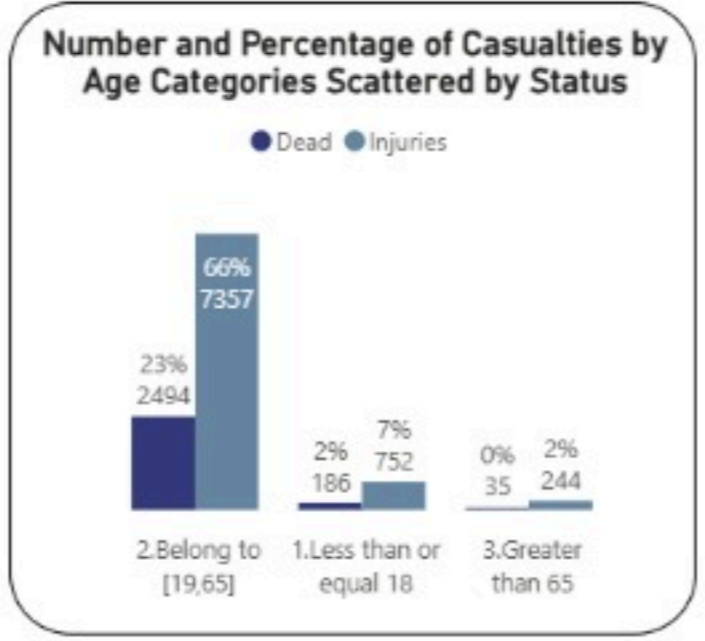

Overview of Israeli War in Lebanon 2026: Deaths and Injuries from 02/03/2026 to 06/05/2026

Date: 3/2/2026 to 5/6/2026

● Injuries ● Dead

Casualties
11068

Injuries
8353

Death
2715

Hospitals

Damaged Hospitals: **16**

Closed Hospitals: **3**

Attacks on Health Care Workers

| | | |
|------------------------------|---------------------------|----------------------------|
| EMS Attacks: 133 | Total Martyrs: 103 | Total Injuries: 241 |
| EMS Damaged: 26 | EMS Martyrs: 98 | EMS Injuries: 203 |
| Vehicles Damaged: 121 | HCW Martyrs: 5 | HCW Injuries: 37 |